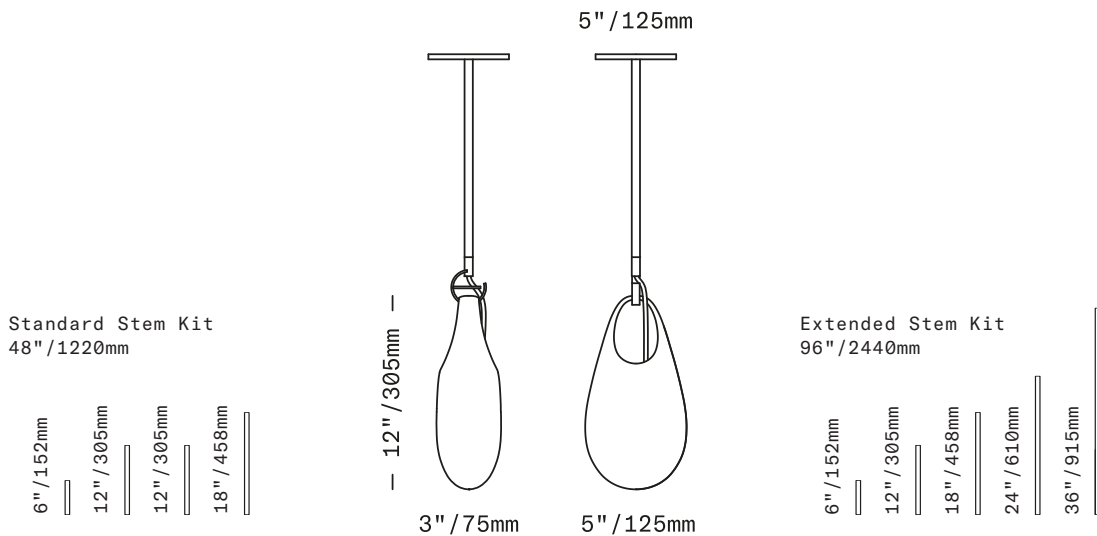

SkLO

Hold 12

PENDANT

A smaller version of the SkLO Hold Vessel – an expressive glass vessel that appears to stretch from its hook as if molten – serves as a shade on this pendant. The pendant is suspended on a rigid brass tube stem featuring a custom brass hook at the end. The brass socket is suspended on an exposed, fabric-wrapped electrical cord that exits the tube stem above the hook and suspends the light bulb within the glass.

UL listed suitable for dry and damp locations (US & Canada)

Socket 120V E12 25W Max (LED bulb included)

Requires recessed electrical box for installation

Standard canopy does NOT accommodate sloped ceilings or swagging of this light. Other canopy options are available at an additional cost. Visit the Accessories page on our website to see available canopy options and review compatibility

Fixture includes our field-adjustable Standard Stem Kit (consists of (1) 6"/152mm, (2) 12"/305mm, and (1) 18"/458mm combinable stem sections) – additional Stem Kits are available at additional cost

Our field-adjustable Extended Stem Kit is available at additional cost (consists of (1) 6"/152mm, (1) 12"/305mm, (1) 18"/458mm, (1) 24"/610mm and (1) 36"/915mm combinable stem sections)

Custom cut-to-order stems (not field-adjustable) available – requires specified OAL (overall drop length) – minimum OAL 20"/520mm. Lengths over 63"/1590mm available at additional cost

Fixture weight (approximate): 7lbs/3kg