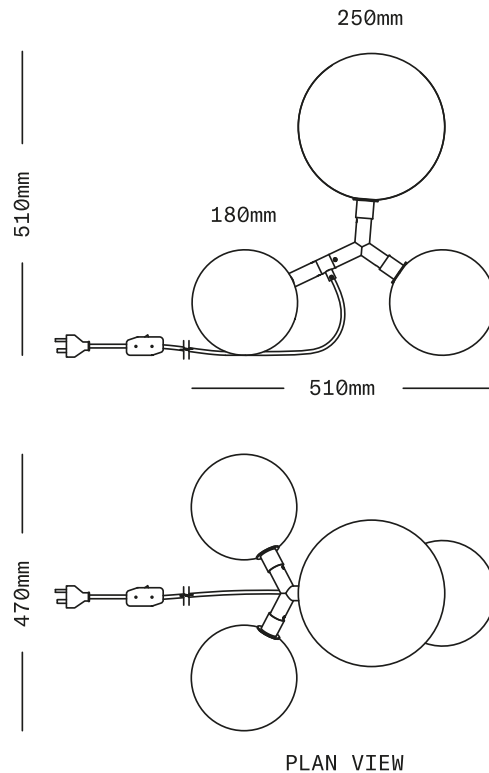

SkLO

Veer

TABLE LIGHT/FLOOR LIGHT

CE EAC CB IP20

The Veer Table Light/Floor Light consists of four diffusers of handblown Czech glass on a brass armature. Three of the diffusers are 180mm in diameter, and the fourth is 250mm in diameter. The glass diffusers feature the signature SkLO double-dipped, fire-polished mouths which show where the glass is broken from the blower's pipe, making each unique.

Sockets 220-240V G9 7W Max (LED bulbs included)

1830mm black fabric-wrapped cord with in-line switch

Handblown glass production results in variation in dimensions, shape, color saturation, color tint, and imperfections such as small bubbles. This is part of SkLO design intent

Made in the Czech Republic

LT380 [---][--]

Veer Table Light/Floor Light

Glass colors

- Clear [CLR]
- New Blue [NBL]
- Olivin [OLV]
- Smoke [SMK]
- White [WHT]

Metal finishes

- Antique Brass [AB]
- Dark Oxidized [DX]
- Brushed Brass [BB]
- Brushed Nickel [BN]
- Polished Nickel [PN]