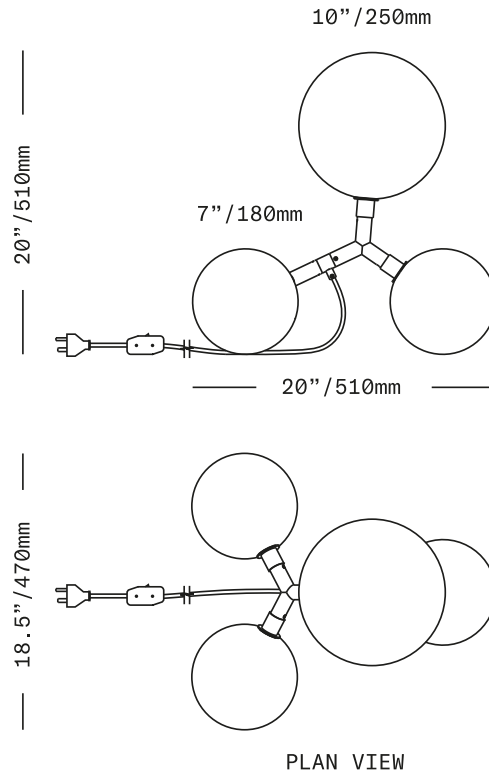

SkLO

Veer

TABLE LIGHT/FLOOR LIGHT

 **US IP20**

The Veer Table Light/Floor Light consists of four diffusers of handblown Czech glass on a brass armature. Three of the diffusers are 7" (180mm) in diameter, and the fourth is 10" (250mm) in diameter. The glass diffusers feature the signature SkLO double-dipped, fire-polished mouths which show where the glass is broken from the blower's pipe, making each unique.

UL listed suitable for dry locations only (US & Canada)

Sockets 120V G9 7W Max (LED bulbs included)

72" (1830mm) black fabric-wrapped cord with in-line switch

Handblown glass production results in variation in dimensions, shape, color saturation, color tint, and imperfections such as small bubbles. This is part of SkLO design intent

Made in the Czech Republic

LT380 [---][--]

Glass colors

Veer Table Light/Floor Light

-  Clear [CLR]
-  New Blue [NBL]
-  Olivin [OLV]
-  Smoke [SMK]
-  White [WHT]

Metal finishes

-  Antique Brass [AB]
-  Dark Oxidized [DX]
-  Brushed Brass [BB]
-  Brushed Nickel [BN]
-  Polished Nickel [PN]