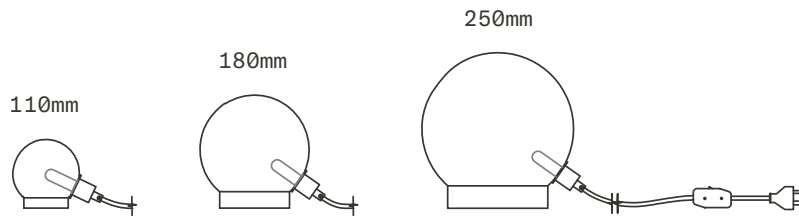

## CE EAC CB IP20

The Once Table Light is a single lit sphere of handblown Czech glass that rests atop a brass ring (included). The 110mm and 180mm glass diffusers are available in both "dipped" glass, featuring the SkLO double-dipped flame-polished mouth and "textured" glass, featuring a soft, frosted finish and subtle sculpted vertical ridges. The 250mm diffuser is available in "dipped" glass only.

Socket 220-240V G9 7W Max (LED bulb included)

1830mm black fabric-wrapped cord with in-line switch

Handblown glass production results in variation in dimensions, shape, color saturation, color tint, and imperfections such as small bubbles. This is part of SkLO design intent

Made in the Czech Republic

LT165 [---][--] 110mm sphere glass  
LT166 [---][--] 180mm sphere glass  
LT167 [---][--] 250mm sphere glass