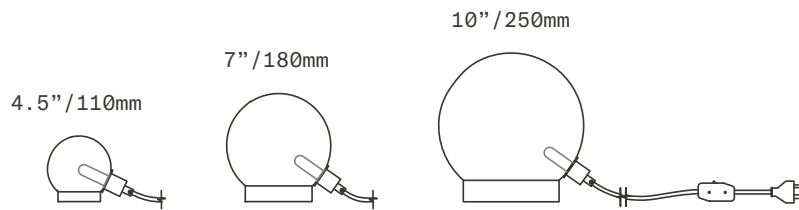

SkLO

Once

TABLE LIGHT

The Once Table Light is a single lit sphere of handblown Czech glass that rests atop a brass ring (included). The 4.5"/110mm and 7"/180mm glass diffusers are available in both "dipped" glass, featuring the SkLO double-dipped flame-polished mouth and "textured" glass, featuring a soft, frosted finish and subtle sculpted vertical ridges. The 10"/250mm diffuser is available in "dipped" glass only.

UL listed suitable for dry locations only (US & Canada)

Socket 120V G9 7W Max (LED bulb included)

72" (1830mm) black fabric-wrapped cord with in-line switch

Handblown glass production results in variation in dimensions, shape, color saturation, color tint, and imperfections such as small bubbles. This is part of SkLO design intent

Made in the Czech Republic

LT165 [---][--]	4.5"/110mm sphere glass
LT166 [---][--]	7"/180mm sphere glass
LT167 [---][--]	10"/250mm sphere glass

Dipped Glass colors	<input type="radio"/> Clear [CLR]
	<input type="radio"/> New Blue [NBL]
	<input type="radio"/> Olivin [OLV]
	<input type="radio"/> Smoke [SMK]
	<input type="radio"/> White [WHT]
Textured Glass colors (LT165 and LT166 only)	<input type="radio"/> Clear [TCL]
	<input type="radio"/> Neutral Gray [NGT]
	<input type="radio"/> Steel Blue [TSB]
	<input type="radio"/> Whiskey [TWS]
Metal finishes	<input type="radio"/> Antique Brass [AB]
	<input type="radio"/> Dark Oxidized [DX]
	<input type="radio"/> Brushed Brass [BB]
	<input type="radio"/> Brushed Nickel [BN]
	<input type="radio"/> Polished Nickel [PN]
	<input type="radio"/>