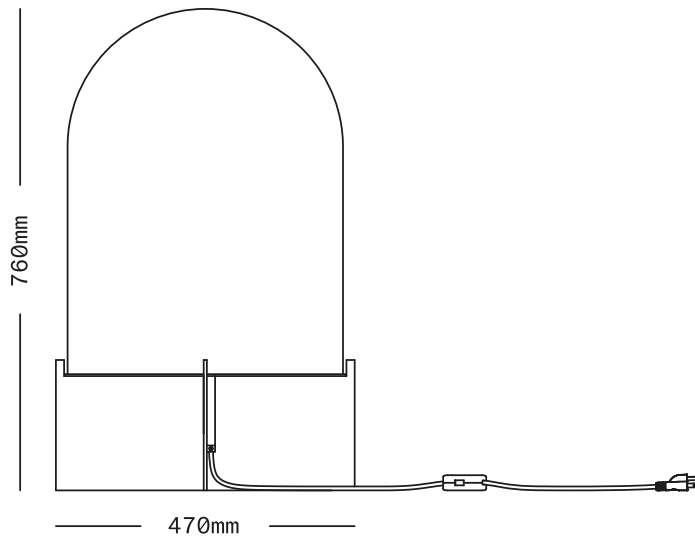

SkLO

Dome

TABLE LIGHT/FLOOR LIGHT

CE ENEC CB IP20

A large dome of handblown Czech glass with a frosted finish rests atop a custom base made of vertical solid brass plates. A brass ring fits onto the base as a seat for the glass dome. Imposing in size, it can work on large furniture, or the floor, depending on the decor. While large, the softness of the frosted glass and minimal presence of the base make it approachable and compelling.

Socket 220-240V E27 60W Max (LED bulb included)

1830mm black fabric-wrapped cord with in-line switch

Handblown glass production results in variation in dimensions, shape, color saturation, color tint, and imperfections such as small bubbles. This is part of SkLO design intent

Made in the Czech Republic

LT337 [---][--]

Dome Table Light/Floor Light

Glass colors

- Clear Frosted [FCL]
- Olivin Frosted [FOL]
- Smoke Frosted [FSM]
- White Frosted [FWT]

Metal finishes

- Antique Brass [AB]
- Dark Oxidized [DX]
- Brushed Brass [BB]
- Brushed Nickel [BN]
- Polished Nickel [PN]