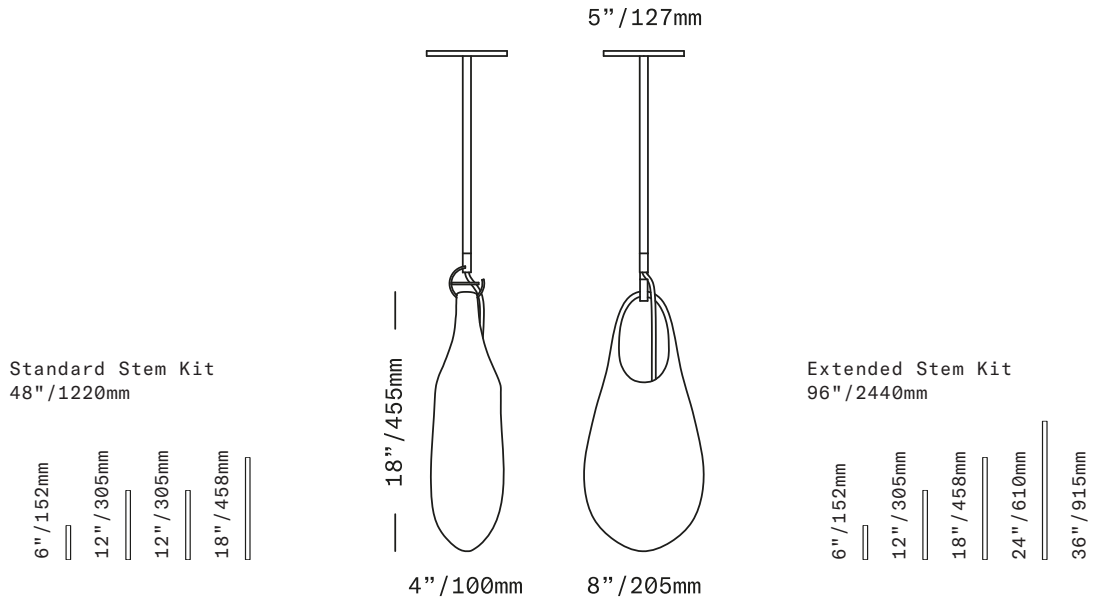

SkLO

Hold 18

PENDANT

An expressive glass vessel that appears to stretch from its hook as if molten serves as a shade on this pendant. The pendant is suspended on a rigid brass tube stem featuring a custom brass hook at the end. The brass socket is suspended on an exposed, fabric-wrapped electrical cord that exits the tube stem above the hook and suspends the light bulb within the glass.

UL listed suitable for dry and damp locations (US & Canada)

Socket 120V E26 60W Max (LED bulb included)

Requires recessed electrical box for installation

Standard canopy does NOT accommodate sloped ceilings or swagging of this light. Other canopy options are available at an additional cost. Visit the Accessories page on our website to see available canopy options and review compatibility

Fixture includes our field-adjustable Standard Stem Kit (consists of (1) 6"/152mm, (2) 12"/305mm, and (1) 18"/458mm combinable stem sections) – additional Stem Kits are available at additional cost

Our field-adjustable Extended Stem Kit is available at additional cost (consists of (1) 6"/152mm, (1) 12"/305mm, (1) 18"/458mm, (1) 24"/610mm and (1) 36"/915mm combinable stem sections)

Custom cut-to-order stems (not field-adjustable) available – requires specified OAL (overall drop length) – minimum OAL 25"/640mm. Lengths over 67"/1710mm available at additional cost

Fixture weight (approximate): 8lbs/3.5kg