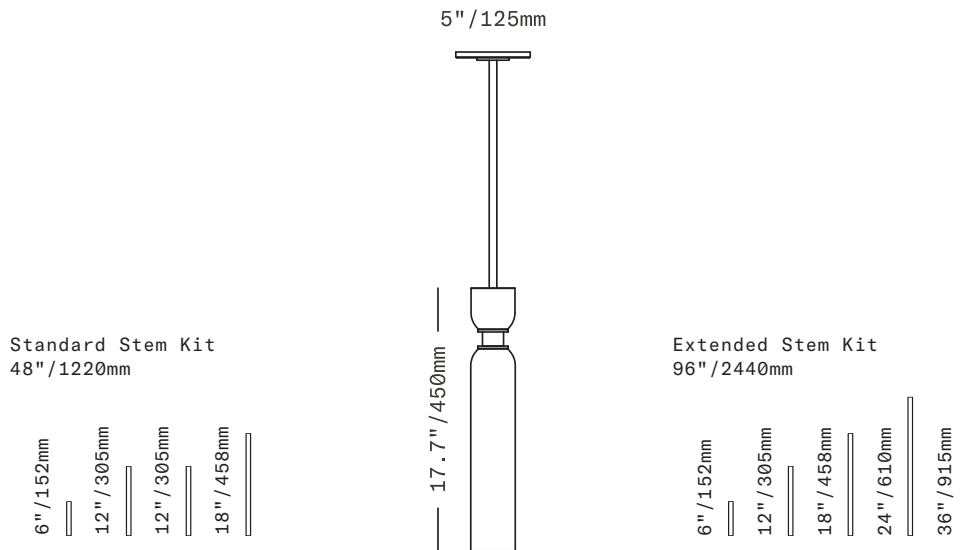

# SkLO Union Small

PENDANT

SkLO + AvroKO

The designs of the Union lighting series combine upward- and downward-oriented glass dome shapes of different proportions in carefully curated palettes that mix color, transparency, and texture. The Union Small Pendant combines a long, narrow, lit dome of opaque glass on the lower half with a smaller, upward-facing dome of frosted glass. The two domes are separated by a brass element featuring classic detailing. It is an exercise in contrasts, offering a meaningful presence despite its size. Available in multiple glass color combinations, and brass hardware finishes. Part of the SkLO + AvroKO collection – a collaboration between SkLO and the AvroKO Partners.

UL listed suitable for dry and damp locations (US & Canada)

Socket 120V G9 7W Max (LED bulb included)

Requires recessed electrical box for installation

Standard canopy does NOT accommodate sloped ceilings or swagging of this light. Other canopy options are available at an additional cost. Visit the Accessories page on our website to see available canopy options and review compatibility

Fixture includes our field-adjustable Standard Stem Kit (consists of (1) 6"/152mm, (2) 12"/305mm, and (1) 18"/458mm combinable stem sections) – additional Stem Kits are available at additional cost

Our field-adjustable Extended Stem Kit is available at additional cost (consists of (1) 6"/152mm, (1) 12"/305mm, (1) 18"/458mm, (1) 24"/610mm and (1) 36"/915mm combinable stem sections)

Custom cut-to-order stems (not field-adjustable) available – requires specified OAL (overall drop length) – minimum OAL 24"/615mm. Lengths over 66"/1685mm available at additional cost

Fixture weight (approximate): 6lbs/2.75kg