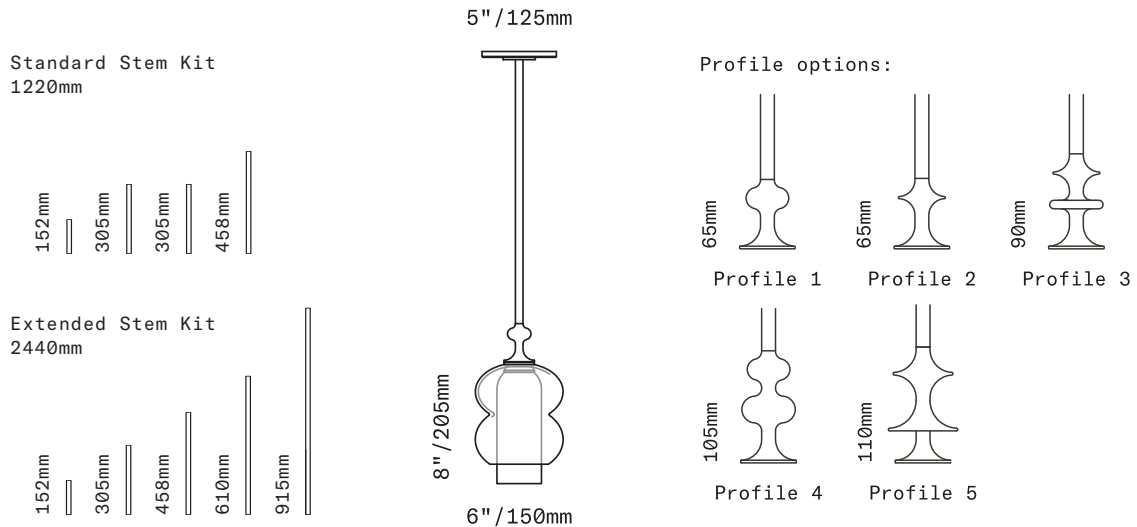

SkLO

Prince

PENDANT

SkLO + AvroKO

The Prince Pendant gets its look by layering shape, color, and transparency in handblown glass. A curvy double-ellipsoid outer glass diffuser is rendered in transparent colored glass, and it embraces an inner cylindrical diffuser of opaque glass. The opaque glass glows through the vibrant transparent glass. The effect is gorgeous and demure. The pendant stem transitions above the glass into a decorative metal profile. Available in multiple profile options, glass color combinations, and brass hardware finishes. Part of the SkLO + AvroKO collection – a collaboration between SkLO and the AvroKO Partners.

Socket 220-240V G9 7W Max (LED bulb included)

Requires recessed electrical box for installation

Standard canopy does NOT accommodate sloped ceilings or swagging of this light. Other canopy options are available at an additional cost. Visit the Accessories page on our website to see available canopy options and review compatibility

This fixture is compatible with one or more of SkLO customizable multi-pendant canopy systems. Visit the Accessories page on our website to see available systems and review compatibility

Fixture length:

Fixture includes our field-adjustable Standard Stem Kit (consists of (1) 152mm, (2) 305mm, and (1) 458mm combinable stem sections) – additional Stem Kits are available at additional cost

Our field-adjustable Extended Stem Kit is available at additional cost (consists of (1) 152mm, (1) 305mm, (1) 458mm, (1) 610mm and (1) 915mm combinable stem sections)

Custom cut-to-order stems (not field-adjustable) available – requires specified OAL (overall drop length) – minimum OAL 465mm. Lengths over 1535mm available at additional cost

Fixture weight (approximate): 3.5kg

Handblown glass production results in variation in dimensions, shape, color saturation, color tint, and imperfections such as small bubbles. This is part of SkLO design intent

Made in the Czech Republic

LT611 [-----][--] Profile 1
LT612 [-----][--] Profile 2
LT613 [-----][--] Profile 3
LT614 [-----][--] Profile 4
LT615 [-----][--] Profile 5

Glass colors

- Light Beige/Olivin [LBEOLV]
- Pastel Green/Pine Tree Green [PAGPTG]
- White/Smoke [WHTSMK]

Metal finishes

- Antique Brass [AB]
- Dark Oxidized [DX]
- Brushed Brass [BB]
- Brushed Nickel [BN]
- Polished Nickel [PN]