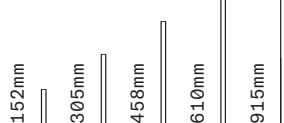

SkLO

Perla

PENDANT

SkLO + AvroKO

Standard Stem Kit 1220mm

Extended Stem Kit 2440mm

5" / 125mm

6.7" / 170mm

Fixture includes our field-adjustable Standard Stem Kit (consists of (1) 152mm, (2) 305mm, and (1) 458mm combinable stem sections) – additional Stem Kits are available at additional cost

Our field-adjustable Extended Stem Kit is available at additional cost (consists of (1) 152mm, (1) 305mm, (1) 458mm, (1) 610mm and (1) 915mm combinable stem sections)

Custom cut-to-order stems (not field-adjustable) available – requires specified OAL (overall drop length) – minimum OAL 340mm. Lengths over 1410mm available at additional cost

Fixture weight (approximate): 2.3kg