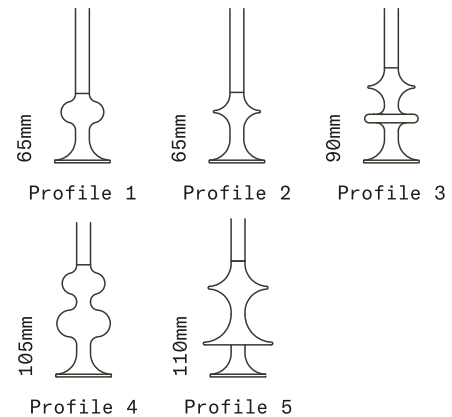

SkLO

Perla

PENDANT

SkLO + AvroKO

Standard Stem Kit 1220mm

Extended Stem Kit 2440mm

5" / 125mm

6.7" / 170mm

6" / 150mm

Profile options:

The designs of the Perla lighting series feature glowing ellipsoids of handblown glass with decorative brass hardware. The pendant stem transitions above the glass into a decorative metal profile. The Perla Pendant is simple and understated. The soft hue of the opaque glass and the curving lines add subtle detail to any space it lives within. Available in multiple profile options, opaque glass colors, and brass hardware finishes. Part of the SkLO + AvroKO collection – a collaboration between SkLO and the AvroKO Partners.

Fixture includes our field-adjustable Standard Stem Kit (consists of (1) 152mm, (2) 305mm, and (1) 458mm combinable stem sections) – additional Stem Kits are available at additional cost

Our field-adjustable Extended Stem Kit is available at additional cost (consists of (1) 152mm, (1) 305mm, (1) 458mm, (1) 610mm and (1) 915mm combinable stem sections)

Custom cut-to-order stems (not field-adjustable) available – requires specified OAL (overall drop length) – minimum OAL 340mm. Lengths over 1410mm available at additional cost

Fixture weight (approximate): 2.3kg