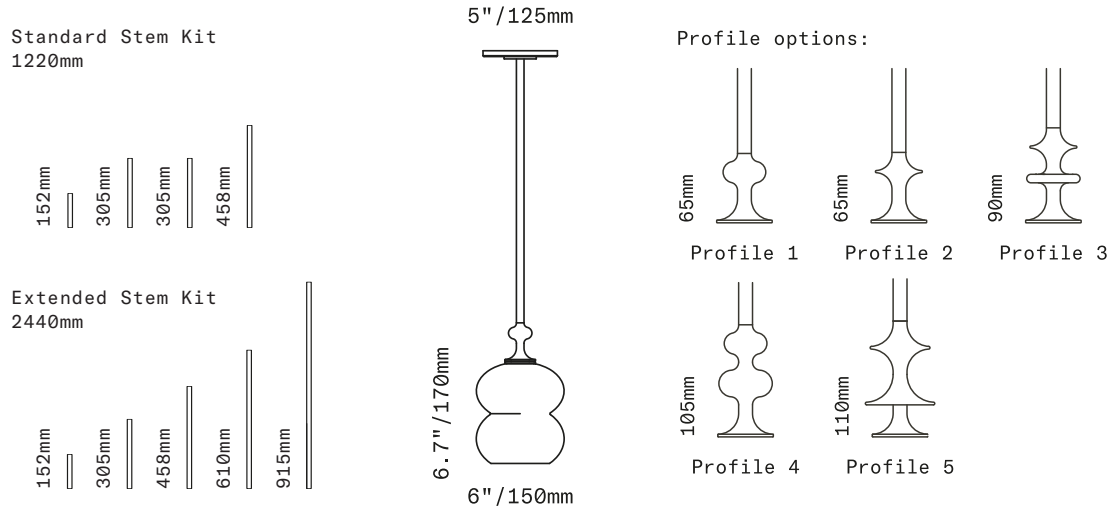

SkLO

Oestre

PENDANT

SkLO + AvroKO

The curving lines of its handblown glass give the Oestre Pendant its understated elegance. The double-ellipsoid shape gives it presence, while the opaque glass gives a soft glow. The pendant stem transitions above the glass into a decorative metal profile. Available in multiple profile options, opaque glass colors, and brass hardware finishes. Part of the SkLO + AvroKO collection – a collaboration between SkLO and the AvroKO Partners.

Socket 220-240V G9 7W Max (LED bulb included)

Requires recessed electrical box for installation

Standard canopy does NOT accommodate sloped ceilings or swagging of this light. Other canopy options are available at an additional cost. Visit the Accessories page on our website to see available canopy options and review compatibility

This fixture is compatible with one or more of SkLO customizable multi-pendant canopy systems. Visit the Accessories page on our website to see available systems and review compatibility

This fixture is compatible with one or more of SkLO customizable multi-pendant canopy systems. Visit the Accessories page on our website to see available systems and review compatibility

Fixture length:

Fixture includes our field-adjustable Standard Stem Kit (consists of (1) 152mm, (2) 305mm, and (1) 458mm combinable stem sections) – additional Stem Kits are available at additional cost

Our field-adjustable Extended Stem Kit is available at additional cost (consists of (1) 152mm, (1) 305mm, (1) 458mm, (1) 610mm and (1) 915mm combinable stem sections)

Custom cut-to-order stems (not field-adjustable) available – requires specified OAL (overall drop length) – minimum OAL 430mm. Lengths over 1500mm available at additional cost

Fixture weight (approximate): 3kg

Handblown glass production results in variation in dimensions, shape, color saturation, color tint, and imperfections such as small bubbles. This is part of SkLO design intent

Made in the Czech Republic

LT606 [---][--]	Profile 1
LT607 [---][--]	Profile 2
LT608 [---][--]	Profile 3
LT609 [---][--]	Profile 4
LT610 [---][--]	Profile 5

Glass colors	● Light Beige [LBE]
	● Pastel Green [PAG]
	○ White [WHT]

Metal finishes	● Antique Brass [AB]
	● Dark Oxidized [DX]
	● Brushed Brass [BB]
	● Brushed Nickel [BN]
	○ Polished Nickel [PN]