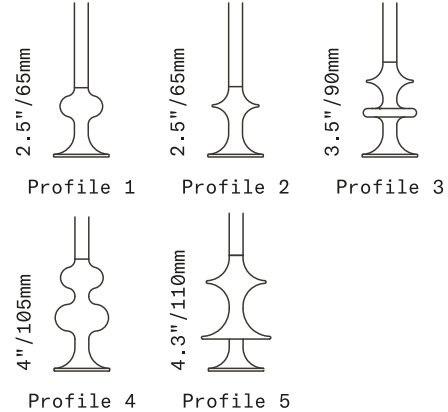

SkLO

Oestre

PENDANT

SkLO + AvroKO

Standard Stem Kit 48" / 1220mm

Extended Stem Kit 96" / 2440mm

5" / 125mm

6.7" / 170mm

6" / 150mm

Profile options:

The curving lines of its handblown glass give the Oestre Pendant its understated elegance. The double-ellipsoid shape gives it presence, while the opaque glass gives a soft glow. The pendant stem transitions above the glass into a decorative metal profile. Available in multiple profile options, opaque glass colors, and brass hardware finishes. Part of the SkLO + AvroKO collection – a collaboration between SkLO and the AvroKO Partners.

Fixture includes our field-adjustable Standard Stem Kit (consists of (1) 6"/152mm, (2) 12"/305mm, and (1) 18"/458mm combinable stem sections) – additional Stem Kits are available at additional cost

Our field-adjustable Extended Stem Kit is available at additional cost (consists of (1) 6"/152mm, (1) 12"/305mm, (1) 18"/458mm, (1) 24"/610mm and (1) 36"/915mm combinable stem sections)

Custom cut-to-order stems (not field-adjustable) available – requires specified OAL (overall drop length) – minimum OAL 17"/430mm. Lengths over 59"/1500mm available at additional cost

Fixture weight (approximate): 7lbs/3kg