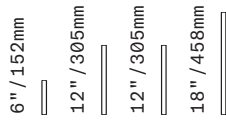

SkLO

Oestre

PENDANT

SkLO + AvroKO

Standard Stem Kit 48" / 1220mm

Extended Stem Kit 96" / 2440mm

5" / 125mm

6.7" / 170mm

Fixture includes our field-adjustable Standard Stem Kit (consists of (1) 6"/152mm, (2) 12"/305mm, and (1) 18"/458mm combinable stem sections) – additional Stem Kits are available at additional cost

Our field-adjustable Extended Stem Kit is available at additional cost (consists of (1) 6"/152mm, (1) 12"/305mm, (1) 18"/458mm, (1) 24"/610mm and (1) 36"/915mm combinable stem sections)

Custom cut-to-order stems (not field-adjustable) available – requires specified OAL (overall drop length) – minimum OAL 17"/430mm. Lengths over 59"/1500mm available at additional cost

Fixture weight (approximate): 7lbs/3kg