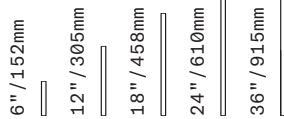

SkLO

Oestre

PENDANT

SkLO + AvroKO

Standard Stem Kit 48" / 1220mm

Extended Stem Kit 96" / 2440mm

5" / 125mm

6.7" / 170mm

Fixture includes our field-adjustable Standard Stem Kit (consists of (1) 6"/152mm, (2) 12"/305mm, and (1) 18"/458mm combinable stem sections) – additional Stem Kits are available at additional cost

Our field-adjustable Extended Stem Kit is available at additional cost (consists of (1) 6"/152mm, (1) 12"/305mm, (1) 18"/458mm, (1) 24"/610mm and (1) 36"/915mm combinable stem sections)

Custom cut-to-order stems (not field-adjustable) available – requires specified OAL (overall drop length) – minimum OAL 17"/430mm. Lengths over 59"/1500mm available at additional cost

Fixture weight (approximate): 7lbs/3kg