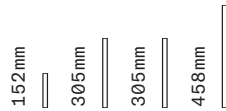

SkLO Elizabeth I

PENDANT

SkLO + AvroKO

Standard Stem Kit
1220mm

Extended Stem Kit
2440mm

Profile options:

The Elizabeth lighting series combines glass shapes of different geometries within an outer transparent glass dome. The pendant stem transitions above the glass into a decorative metal profile. The Elizabeth I Pendant combines an inner lit, opaque ellipsoid diffuser with its outer transparent glass dome. Available in multiple profile options, glass color combinations, and brass hardware finishes. Part of the SkLO + AvroKO collection – a collaboration between SkLO and the AvroKO Partners.

Fixture includes our field-adjustable Standard Stem Kit (consists of (1) 152mm, (2) 305mm, and (1) 458mm combinable stem sections) – additional Stem Kits are available at additional cost

Our field-adjustable Extended Stem Kit is available at additional cost (consists of (1) 152mm, (1) 305mm, (1) 458mm, (1) 610mm and (1) 915mm combinable stem sections)

Custom cut-to-order stems (not field-adjustable) available – requires specified OAL (overall drop length) – minimum OAL 415mm. Lengths over 1485mm available at additional cost

Fixture weight (approximate): 4kg