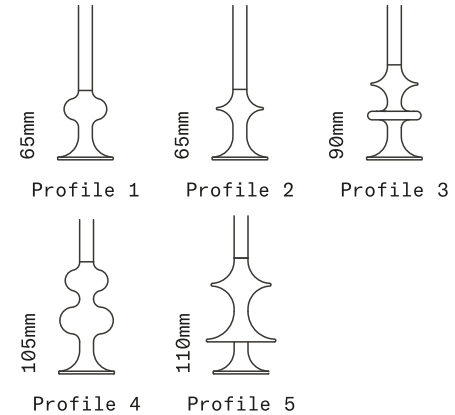

SkLO Elizabeth I

PENDANT

SkLO + AvroKO

Standard Stem Kit
1220mm

Extended Stem Kit
2440mm

Profile options:

The Elizabeth lighting series combines glass shapes of different geometries within an outer transparent glass dome. The pendant stem transitions above the glass into a decorative metal profile. The Elizabeth I Pendant combines an inner lit, opaque ellipsoid diffuser with its outer transparent glass dome. Available in multiple profile options, glass color combinations, and brass hardware finishes. Part of the SkLO + AvroKO collection – a collaboration between SkLO and the AvroKO Partners.

Socket 220-240V G9 7W Max (LED bulb included)

Requires recessed electrical box for installation

Standard canopy does NOT accommodate sloped ceilings or swagging of this light. Other canopy options are available at an additional cost. Visit the Accessories page on our website to see available canopy options and review compatibility

Fixture includes our field-adjustable Standard Stem Kit (consists of (1) 152mm, (2) 305mm, and (1) 458mm combinable stem sections) – additional Stem Kits are available at additional cost

Our field-adjustable Extended Stem Kit is available at additional cost (consists of (1) 152mm, (1) 305mm, (1) 458mm, (1) 610mm and (1) 915mm combinable stem sections)

Custom cut-to-order stems (not field-adjustable) available – requires specified OAL (overall drop length) – minimum OAL 415mm. Lengths over 1485mm available at additional cost

Fixture weight (approximate): 4kg