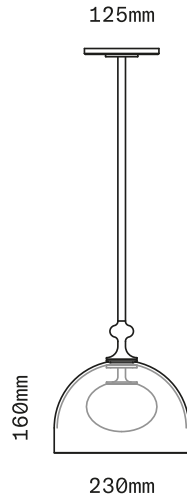

SkLO Elizabeth I

PENDANT

SkLO + AvroKO

Standard Stem Kit
1220mm

Extended Stem Kit
2440mm

Profile options:

The Elizabeth lighting series combines glass shapes of different geometries within an outer transparent glass dome. The pendant stem transitions above the glass into a decorative metal profile. The Elizabeth I Pendant combines an inner lit, opaque ellipsoid diffuser with its outer transparent glass dome. Available in multiple profile options, glass color combinations, and brass hardware finishes. Part of the SkLO + AvroKO collection – a collaboration between SkLO and the AvroKO Partners.

Socket 220-240V G9 7W Max (LED bulb included)

Requires recessed electrical box for installation

Standard canopy does NOT accommodate sloped ceilings or swagging of this light. Other canopy options are available at an additional cost. Visit the Accessories page on our website to see available canopy options and review compatibility

Fixture includes our field-adjustable Standard Stem Kit (consists of (1) 152mm, (2) 305mm, and (1) 458mm combinable stem sections) – additional Stem Kits are available at additional cost

Our field-adjustable Extended Stem Kit is available at additional cost (consists of (1) 152mm, (1) 305mm, (1) 458mm, (1) 610mm and (1) 915mm combinable stem sections)

Custom cut-to-order stems (not field-adjustable) available – requires specified OAL (overall drop length) – minimum OAL 415mm. Lengths over 1485mm available at additional cost

Fixture weight (approximate): 4kg