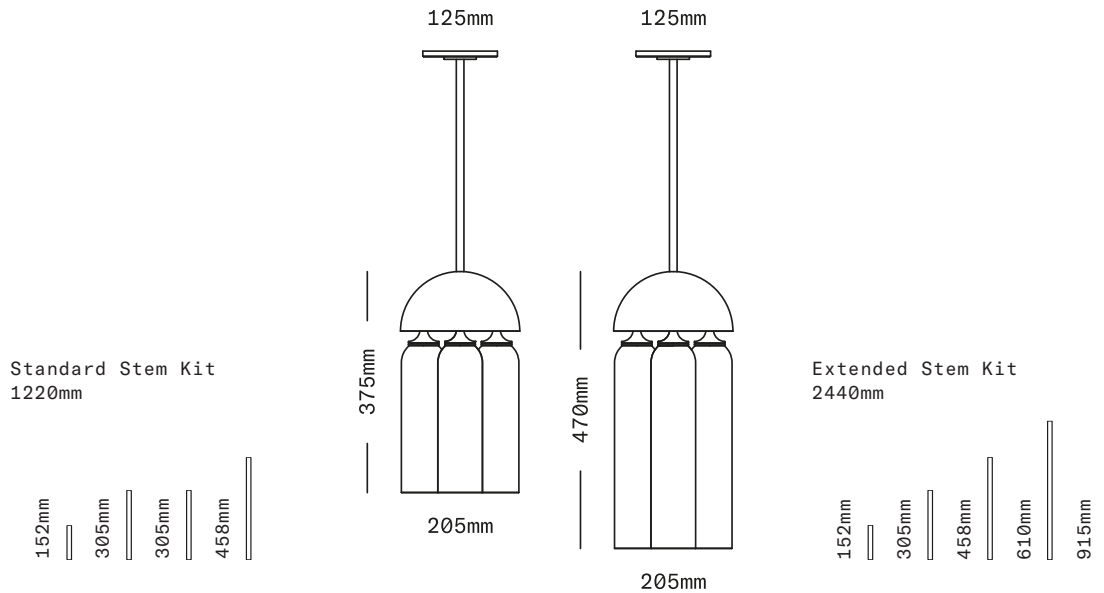

# SkLO Crown

PENDANT

SkLO + AvroKO

The Crown lighting series nestles groups of lit, handblown glass cylindrical shapes beneath supporting brass domes. The Crown Pendant arranges 4 lit opaque glass shapes beneath its dome. The tops of the glass shapes curve elegantly to share the geometry of the dome itself. The glass is available in 2 lengths. Available in multiple opaque glass colors and brass hardware finishes. Part of the SkLO + AvroKO collection – a collaboration between SkLO and the AvroKO Partners.

Sockets 220-240V G9 7W Max (LED bulbs included)

Requires recessed electrical box for installation

Standard canopy does NOT accommodate sloped ceilings or swagging of this light. Other canopy options are available at an additional cost. Visit the Accessories page on our website to see available canopy options and review compatibility

Fixture includes our field-adjustable Standard Stem Kit (consists of (1) 152mm, (2) 305mm, and (1) 458mm combinable stem sections) – additional Stem Kits are available at additional cost

Our field-adjustable Extended Stem Kit is available at additional cost (consists of (1) 152mm, (1) 305mm, (1) 458mm, (1) 610mm and (1) 915mm combinable stem sections)

Custom cut-to-order stems (not field-adjustable) available – requires specified OAL (overall drop length) – minimum OAL 540mm (LT633) and 635mm (LT634). Lengths over 1610mm (LT633) and 1705mm (LT634) available at additional cost