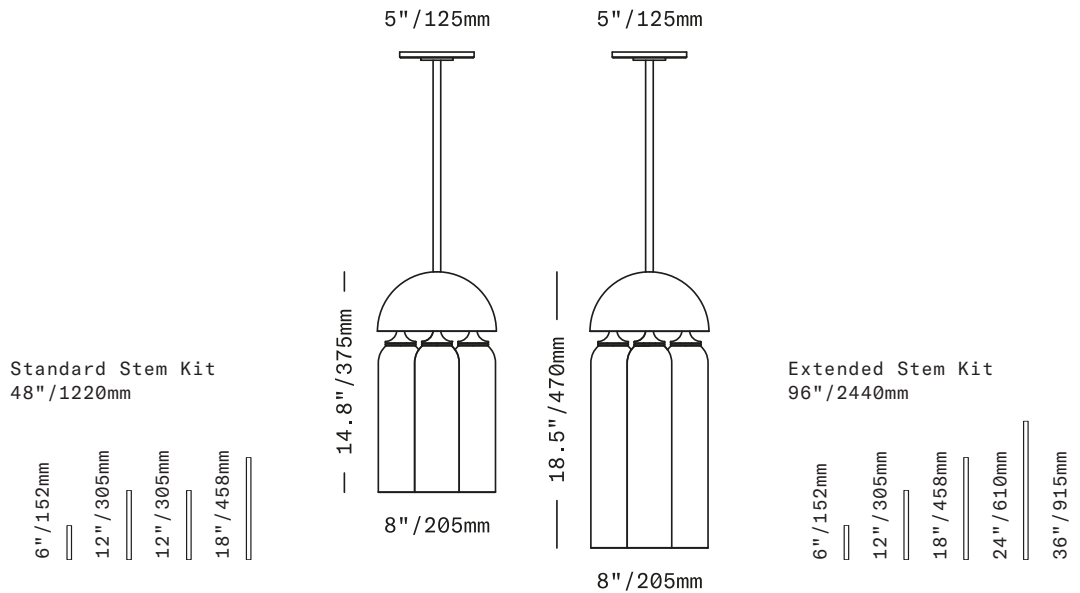

SkLO Crown

PENDANT

SkLO + AvroKO

The Crown lighting series nestles groups of lit, handblown glass cylindrical shapes beneath supporting brass domes. The Crown Pendant arranges 4 lit opaque glass shapes beneath its dome. The tops of the glass shapes curve elegantly to share the geometry of the dome itself. The glass is available in 2 lengths. Available in multiple opaque glass colors and brass hardware finishes. Part of the SkLO + AvroKO collection – a collaboration between SkLO and the AvroKO Partners.

UL listed suitable for dry and damp locations (US & Canada)

Sockets 120V G9 7W Max (LED bulbs included)

Requires recessed electrical box for installation

Standard canopy does NOT accommodate sloped ceilings or swagging of this light. Other canopy options are available at an additional cost. Visit the Accessories page on our website to see available canopy options and review compatibility

Fixture includes our field-adjustable Standard Stem Kit (consists of (1) 6"/152mm, (2) 12"/305mm, and (1) 18"/458mm combinable stem sections) – additional Stem Kits are available at additional cost

Our field-adjustable Extended Stem Kit is available at additional cost (consists of (1) 6"/152mm, (1) 12"/305mm, (1) 18"/458mm, (1) 24"/610mm and (1) 36"/915mm combinable stem sections)

Custom cut-to-order stems (not field-adjustable) available – requires specified OAL (overall drop length) – minimum OAL 21"/540mm (LT633) and 25"/635mm (LT634). Lengths over 63"/1610mm (LT633) and 67"/1705mm (LT634) available at additional cost