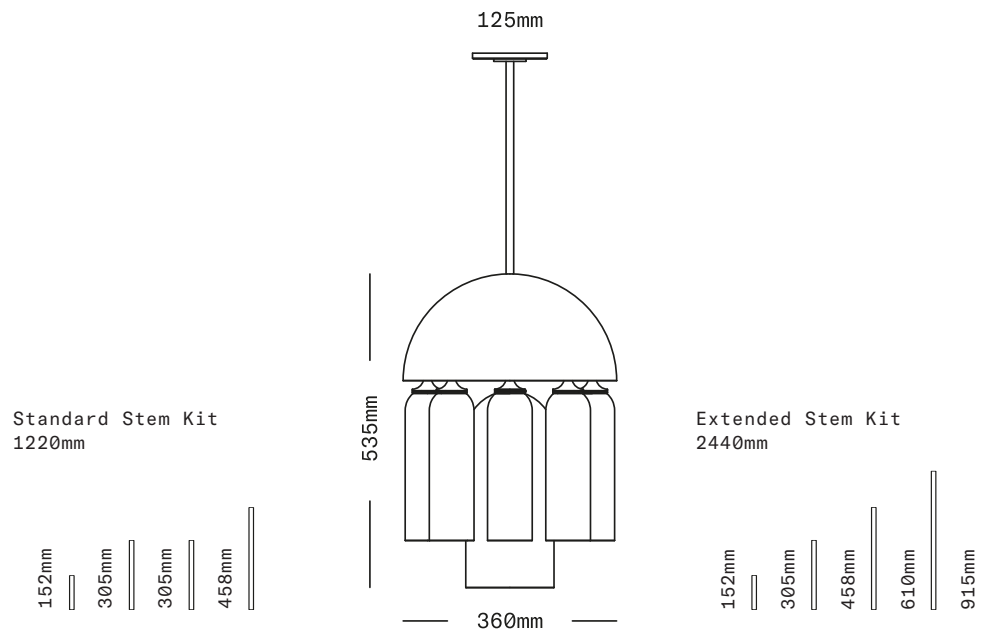

SkLO

Crown

CHANDELIER

SkLO + AvroKO

The Crown lighting series nestles groups of lit, handblown glass cylindrical shapes beneath supporting brass domes. The Crown Chandelier is a substantial, sculptural statement piece. A ring of 8 smaller opaque glass shapes around the perimeter of the dome surrounds a central larger frosted glass shape. The tops of the glass shapes curve elegantly to share the geometry of the dome itself. Available in multiple glass color combinations and brass hardware finishes. Part of the SkLO + AvroKO collection – a collaboration between SkLO and the AvroKO Partners.

Sockets 220-240V G9 7W Max (LED bulbs included)

Requires recessed electrical box for installation

Standard canopy does NOT accommodate sloped ceilings or swagging of this light. Other canopy options are available at an additional cost. Visit the Accessories page on our website to see available canopy options and review compatibility

Fixture includes our field-adjustable Standard Stem Kit (consists of (1) 152mm, (2) 305mm, and (1) 458mm combinable stem sections) – additional Stem Kits are available at additional cost

Our field-adjustable Extended Stem Kit is available at additional cost (consists of (1) 152mm, (1) 305mm, (1) 458mm, (1) 610mm and (1) 915mm combinable stem sections)

Custom cut-to-order stems (not field-adjustable) available – requires specified OAL (overall drop length) – minimum OAL 700mm. Lengths over 1770mm available at additional cost

Fixture weight (approximate): 18kg