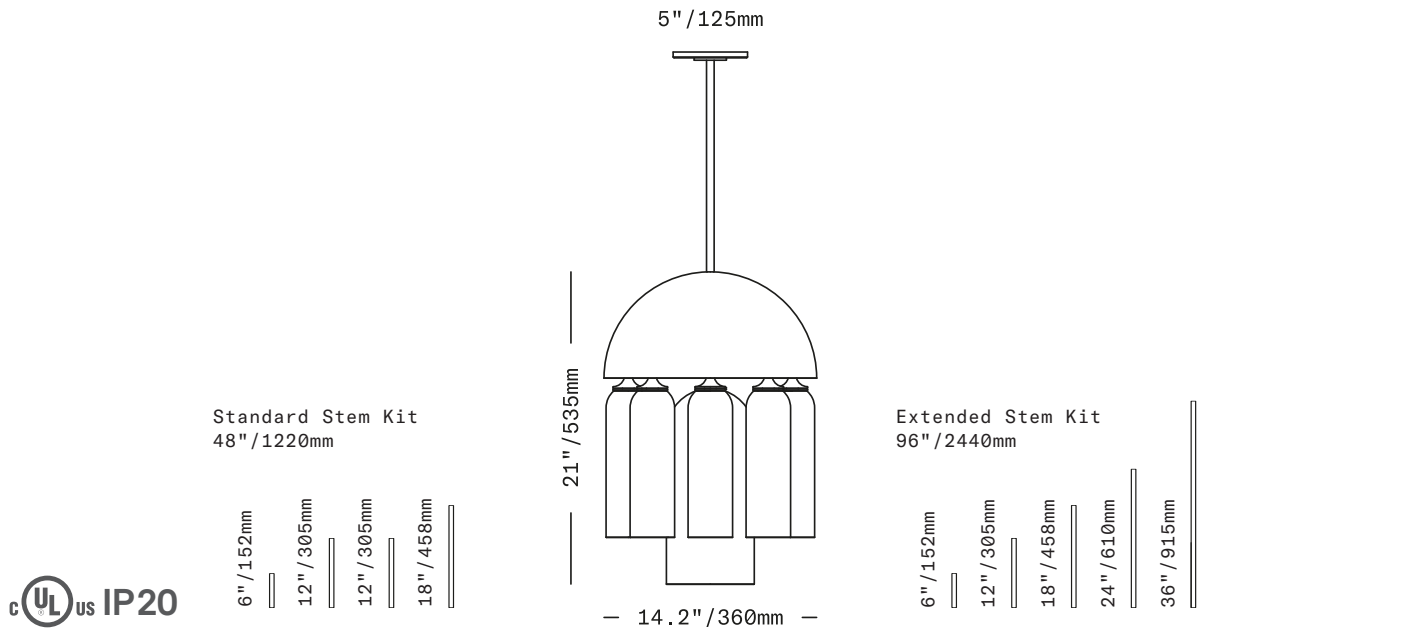

SkLO

Crown

CHANDELIER

SkLO + AvroKO

The Crown lighting series nestles groups of lit, handblown glass cylindrical shapes beneath supporting brass domes. The Crown Chandelier is a substantial, sculptural statement piece. A ring of 8 smaller opaque glass shapes around the perimeter of the dome surrounds a central larger frosted glass shape. The tops of the glass shapes curve elegantly to share the geometry of the dome itself. Available in multiple glass color combinations and brass hardware finishes. Part of the SkLO + AvroKO collection – a collaboration between SkLO and the AvroKO Partners.

UL listed suitable for dry and damp locations (US & Canada)

Sockets 120V G9 7W Max (LED bulbs included)

Requires recessed electrical box for installation

Standard canopy does NOT accommodate sloped ceilings or swagging of this light. Other canopy options are available at an additional cost. Visit the Accessories page on our website to see available canopy options and review compatibility

Fixture includes our field-adjustable Standard Stem Kit (consists of (1) 6"/152mm, (2) 12"/305mm, and (1) 18"/458mm combinable stem sections) – additional Stem Kits are available at additional cost

Our field-adjustable Extended Stem Kit is available at additional cost (consists of (1) 6"/152mm, (1) 12"/305mm, (1) 18"/458mm, (1) 24"/610mm and (1) 36"/915mm combinable stem sections)

Custom cut-to-order stems (not field-adjustable) available – requires specified OAL (overall drop length) – minimum OAL 28"/700mm. Lengths over 70"/1770mm available at additional cost

Fixture weight (approximate): 40lbs/18kg