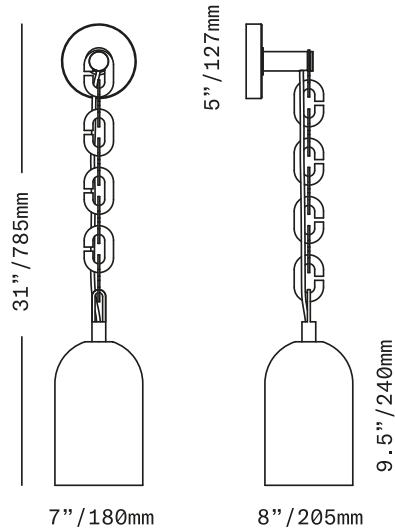

## Dome

SCONCE

A dome of handblown Czech glass with a frosted finish is suspended on a length of custom brass chain. An exposed, fabric-wrapped electrical cord runs through the chain from the canopy to the glass dome.

UL listed suitable for dry and damp locations (US & Canada)

Socket 120V G9 7W Max

LED bulb included

Field adjustable – comes standard with 12 chain links or approximately 36"/910mm of chain – additional chain links available in 4-link (approx 12"/300mm) increments at additional cost

All glass dimensions are approximate – handblown glass dimensions vary by nature and intent

Made in the Czech Republic

LT334 [---][--]

Glass colors

Metal finishes

Cord colors

Dome Sconce

- Clear Frosted [FCL]
- Olivin Frosted [FOL]
- Smoke Frosted [FSM]
- White Frosted [FWT]