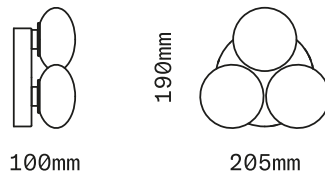

## Dot 3X

SCONCE/CEILING

Three flattened spheres of lit, handblown glass on a circular canopy, Dot 3X is minimal in form but offers a variety of color options. The three glass diffusers are available in any possible combination of 9 different opaque colors, including white.

Sockets 220-240V G9 7W Max (LED bulbs included)

Requires recessed electrical box for installation

Fixture weight (approximate): 1.5kg

Handblown glass production results in variation in dimensions, shape, color saturation, color tint, and imperfections such as small bubbles. This is part of SkLO design intent