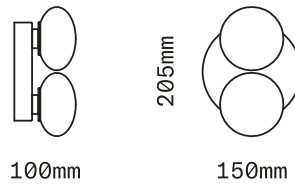

SkLO

Dot 2X

SCONCE/CEILING

A pair of flattened spheres of lit, handblown glass on a circular canopy, Dot 2X is minimal in form but offers a variety of color options. The glass diffusers are available in any possible combination of 9 different opaque colors, including white.

Sockets 220-240V G9 7W Max (LED bulbs included)

Fixture weight (approximate): 1.3kg

Handblown glass production results in variation in dimensions, shape, color saturation, color tint, and imperfections such as small bubbles. This is part of SkLO design intent