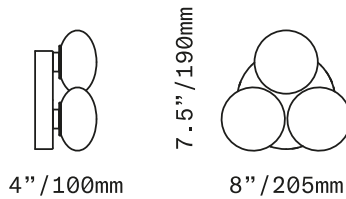

SkLO

Dot 3X

SCONCE/CEILING

Three flattened spheres of lit, handblown glass on a circular canopy, Dot 3X is minimal in form but offers a variety of color options. The three glass diffusers are available in any possible combination of 9 different opaque colors, including white! With a total depth of 4" or less, the Dot 3X is designed to meet ADA requirements in the US for commercial use in public spaces when used as a wall sconce.

Sockets 120V G9 7W Max

LED bulbs included

Requires recessed electrical box for installation

Fixture weight (approximate): 3.4lbs/1.5kg

All glass dimensions are approximate – handblown glass dimensions vary by nature and intent