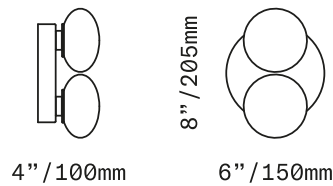

SkLO

Dot 2X

SCONCE/CEILING

A pair of flattened spheres of lit, handblown glass on a circular canopy. Dot 2X is minimal in form but offers a variety of color options. The glass diffusers are available in any possible combination of 9 different opaque colors, including white! With a total depth of 4" or less, the Dot 2X is designed to meet ADA requirements in the US for commercial use in public spaces when used as a wall sconce.

Sockets 120V G9 7W Max

LED bulbs included

Requires recessed electrical box for installation

Fixture weight (approximate): 2.8lbs/1.3kg

All glass dimensions are approximate – handblown glass dimensions vary by nature and intent