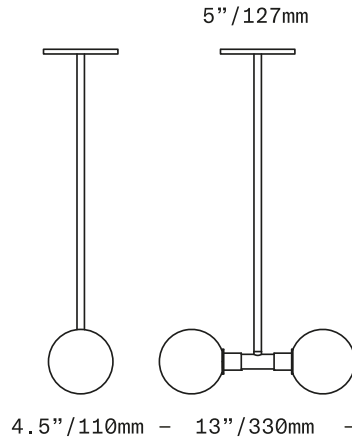

## Stem 2X

### PENDANT

The Stem 2X Pendants are minimal pendants consisting of a pair of 4.5"/110mm diffusers of handblown Czech glass suspended on rigid brass stems. The glass diffusers are available in both "dipped" glass, featuring the SkLO double-dipped flame-polished mouth and "textured" glass, featuring a soft, frosted finish and subtle sculpted vertical ridges.

Minimum overall drop length: 15"/380mm

Lengths over 46"/1170mm available at additional cost

Fixture weight (approximate): 6lbs/2.75kg

All glass dimensions are approximate – handblown glass dimensions vary by nature and intent