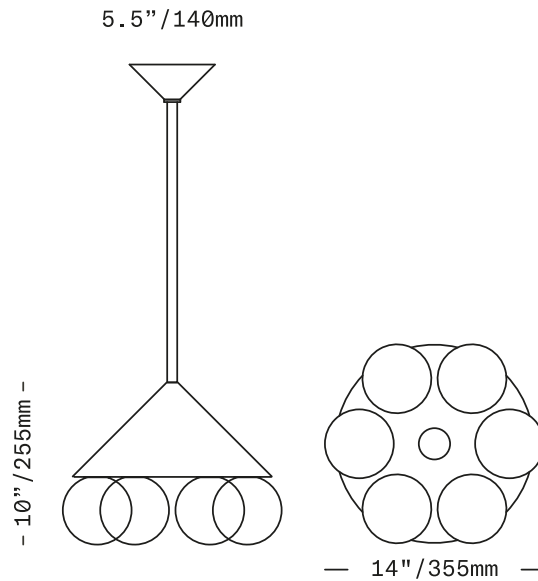

## Peak 6

### CHANDELIER

A ring of six lit 4.5"/110mm spheres of handblown glass are nestled below a conical form and suspended by a single stem, the forms of the Peak Chandeliers are both playful and elegant. The ceiling canopy is an identical smaller conical shape, mirroring the form of the chandelier. Elevating simple geometric forms, the proportions are everything in the Peak Chandelier, and every detail has been carefully considered. The glass diffusers are available in both "dipped" glass, featuring the SkLO double-dipped flame-polished mouth and "textured" glass, featuring a soft, frosted finish and subtle sculpted vertical ridges.

Minimum overall drop length: 22"/560mm

Lengths over 46"/1170mm available at additional cost

Fixture weight (approximate): 14lbs/6.5kg

All glass dimensions are approximate – handblown glass dimensions vary by nature and intent.