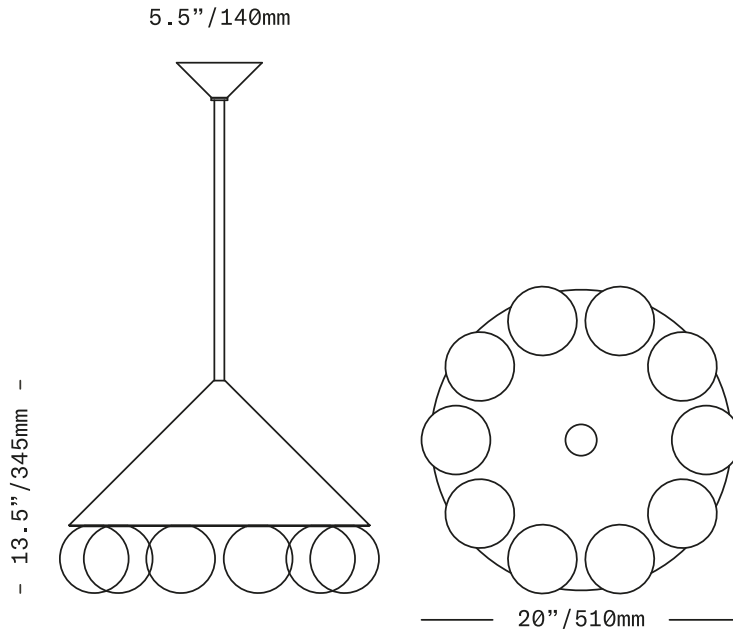

SkLO

Peak 10

CHANDELIER

A ring of ten lit 4.5"/110mm spheres of handblown glass are nestled below a conical form and suspended by a single stem, the forms of the Peak Chandeliers are both playful and elegant. The ceiling canopy is an identical smaller conical shape, mirroring the form of the chandelier. Elevating simple geometric forms, the proportions are everything in the Peak Chandelier, and every detail has been carefully considered. The glass diffusers are available in both "dipped" glass, featuring the SkLO double-dipped flame-polished mouth and "textured" glass, featuring a soft, frosted finish and subtle sculpted vertical ridges.

UL listed suitable for dry and damp locations (US & Canada)

Socket 120V G9 7W Max

LED bulbs included

Requires recessed electrical box for installation

Standard canopy does NOT accommodate sloped ceilings or swagging of this light. Other canopy options are available at an additional cost. Visit the Accessories page on our website to see available canopy options and review compatibility

This fixture is compatible with one or more of SkLO customizable multi-pendant canopy systems. Visit the Accessories page on our website to see available systems and review compatibility

Specify overall drop length – Rigid brass tube stems are not field adjustable

Minimum overall drop length: 25"/640mm

Lengths over 50"/1270mm available at additional cost

Fixture weight (approximate): 27.5lbs/12.5kg

All glass dimensions are approximate – handblown glass dimensions vary by nature and intent.