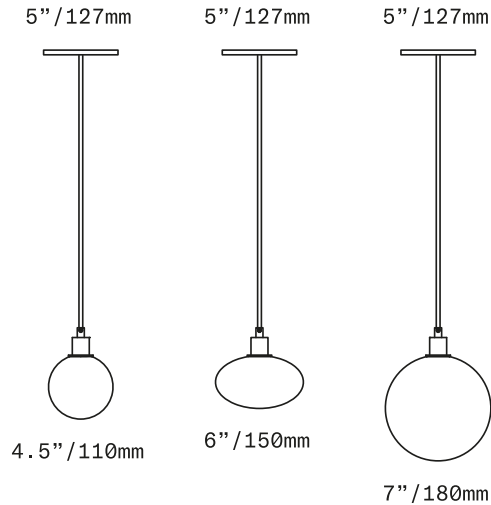

SkLO

Drape

PENDANT

This minimalist pendant features a single diffuser of handblown Czech glass suspended on a fabric-wrapped electrical cord. The glass diffusers are available in three shapes and in both "dipped" glass, featuring the SkLO double-dipped flame-polished mouth and "textured" glass, featuring a soft, frosted finish and subtle sculpted vertical ridges. Cord length is field adjustable.

UL listed suitable for dry and damp locations (US & Canada)

Socket 120V G9 7W Max

LED bulb included

Requires recessed electrical box for installation

Accommodates sloped ceilings

This fixture is compatible with one or more of SkLO customizable multi-pendant canopy systems. Visit the Accessories page on our website to see available systems and review compatibility

Field adjustable – Standard cord length 72"/1830mm – longer lengths available at additional cost

Fixture weights (approximate):
3lbs/1.4kg (LT160)
4.5lbs/2kg (LT161)
3lbs/1.4kg (LT162)

All glass dimensions are approximate – handblown glass dimensions vary by nature and intent

Made in the Czech Republic

LT160 [---][--] 4.5"/110mm sphere glass
LT161 [---][--] 7"/180mm sphere glass
LT162 [---][--] 6"/150mm ellipsoid glass

Dipped Glass colors

- Clear [CLR]
- New Blue [NBL]
- Olivin [OLV]
- Smoke [SMK]
- White [WHT]