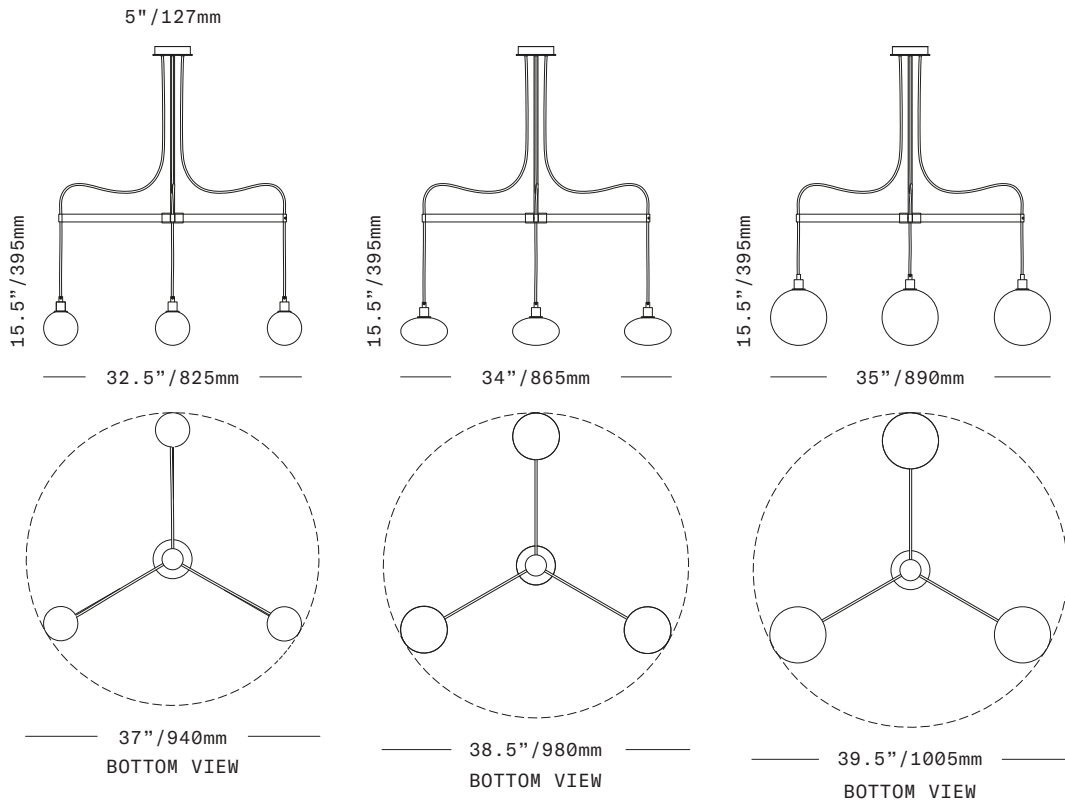

SkLO

Drape Arm 3

CHANDELIER

The Drape Arm 3 Chandelier consists of 3 individual pendants suspended from a 3-spoke brass armature suspended from a single canopy. The glass diffusers are available in three shapes and in both "dipped" glass, featuring the SkLO double-dipped flame-polished mouth and "textured" glass, featuring a soft, frosted finish and subtle sculpted vertical ridges. The exposed cords leave the canopy and pass through the individual arms.

For compositions other than the standard, specify both rigid brass tube stem length (not field adjustable) and fabric-wrapped cord length (field-adjustable)

Minimum overall drop length: 26"/660mm

Standard composition overall lengths over 53"/1350mm available at additional cost

Fixture weights (approximate):
 15lbs/7kg (LT360)
 20lbs/9kg (LT359)
 15lbs/7kg (LT392)

All glass dimensions are approximate – handblown glass dimensions vary by nature and intent

Made in the Czech Republic

LT360 [---][--] 4.5"/110mm sphere glass
 LT359 [---][--] 7"/180mm sphere glass
 LT392 [---][--] 6"/150mm ellipsoid glass

Dipped Glass colors

- Clear [CLR]
- New Blue [NBL]
- Olivin [OLV]
- Smoke [SMK]
- White [WHT]