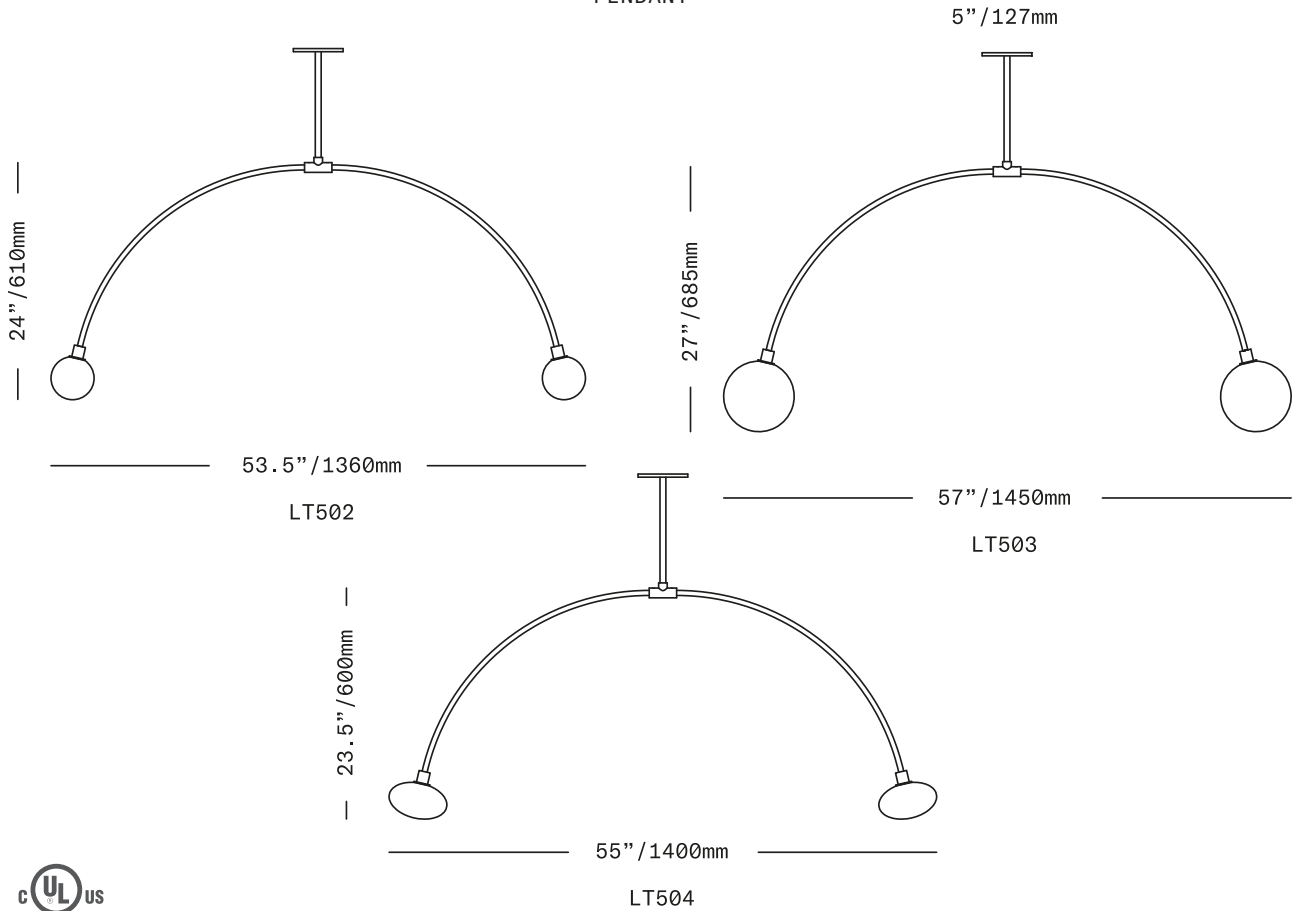

SkLO

Balance 2.0

PENDANT

Symmetrical downward curving arms hold glass diffusers of handblown Czech glass. Suspended on a rigid brass tube stem. The glass diffusers are available in three shapes and in both "dipped" glass, featuring the SkLO double-dipped flame-polished mouth and "textured" glass, featuring a soft, frosted finish and subtle sculpted vertical ridges.

UL listed suitable for dry and damp locations (US & Canada)

Sockets 120V G9 7W Max

LED bulbs included

Requires recessed electrical box for installation

Standard canopy does NOT accommodate sloped ceilings or swagging of this light. Other canopy options are available at an additional cost. Visit the Accessories page on our website to see available canopy options and review compatibility

This fixture is compatible with one or more of SkLO customizable multi-pendant canopy systems. Visit the Accessories page on our website to see available systems and review compatibility

Specify overall drop length – Rigid brass tube stems are not field adjustable

Minimum overall drop length: 36"/910mm

Lengths over 60"/1520mm available at additional cost

Fixture weights (approximate):
15lbs/7kg (LT502)
18lbs/8kg (LT503)
15lbs/7kg (LT504)

All glass dimensions are approximate – handblown glass dimensions vary by nature and intent

Made in the Czech Republic

LT502 [---][--] 4.5"/110mm sphere glass
LT503 [---][--] 7"/180mm sphere glass
LT504 [---][--] 6"/150mm ellipsoid glass

Dipped Glass colors

- ☐ Clear [CLR]
- ☐ New Blue [NBL]
- ☐ Olivin [OLV]
- ☐ Smoke [SMK]
- ☐ White [WHT]

Textured Glass colors

- ☐ Clear [TCL]
- ☐ Neutral Gray [NGT]
- ☐ Steel Blue [TSB]
- ☐ Whiskey [TWS]

Metal finishes

- ☐ Dark Oxidized [DX]
- ☐ Brushed Brass [BB]
- ☐ Brushed Nickel [BN]
- ☐ Polished Nickel [PN]