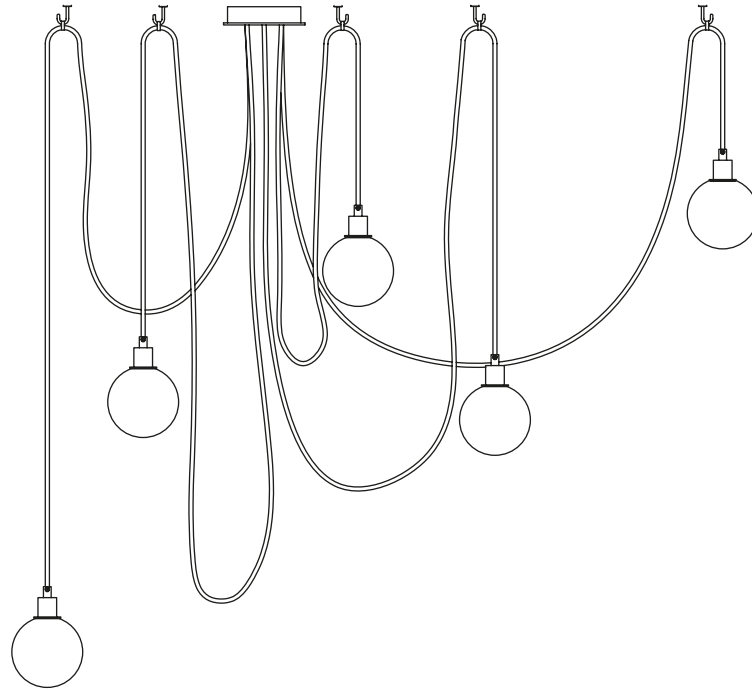

# SkLO

## Multi-pendant Canopy Hook & Clasp System

Multi-pendant Canopy Hook & Clasp System is designed to accommodate multiple cord-suspended pendants that are connected to one electrical box or wiring location. Each canopy comes with an equal number of holes and hook & clasp assemblies.

The fixture hangs from a hook-and-clasp assembly that fastens directly to the ceiling.

An exposed fabric-wrapped electrical cord swags from the canopy to the fixture. Cord length is field adjustable. The standard cord length supplied with each pendant is 120"/3050mm. Longer cord lengths are available at an additional cost.

## Multi-pendant Canopy Hook & Clasp System

| Canopy    | Accommodates | Canopy Diameter | SKU        | Metal Finishes Available  |
|-----------|--------------|-----------------|------------|---|
| Canopy 2  | 2 pendants   | 5" / 127mm      | MRC02 [-]  | Dark Oxidized [DX]<br>Brushed Brass [BB]<br>Brushed Nickel [BN]<br>Polished Nickel [PN] |
| Canopy 3  | 3 pendants   |                 | MRC03 [-]  |   |
| Canopy 4  | 4 pendants   |                 | MRC04 [-]  |   |
| Canopy 5  | 5 pendants   |                 | MRC05 [-]  |   |
| Canopy 6  | 6 pendants   |                 | MRC06 [-]  |   |
| Canopy 7  | 7 pendants   |                 | 6" / 150mm |   |
| Canopy 8  | 8 pendants   | MRC08 [-]       |            |   |
| Canopy 9  | 9 pendants   | MRC09 [-]       |            |   |
| Canopy 10 | 10 pendants  | MRC10 [-]       |            |   |
| Canopy 12 | 12 pendants  | 12" / 305mm     | MRC12 [-]  |   |
| Canopy 14 | 14 pendants  |                 | MRC14 [-]  |   |
| Canopy 16 | 16 pendants  |                 | MRC16 [-]  |   |
| Canopy 18 | 18 pendants  |                 | MRC18 [-]  |   |
| Canopy 20 | 20 pendants  |                 | MRC20 [-]  |   |
| Canopy 24 | 24 pendants  |                 | MRC24 [-]  |   |
| Canopy 28 | 28 pendants  |                 | MRC28 [-]  |   |