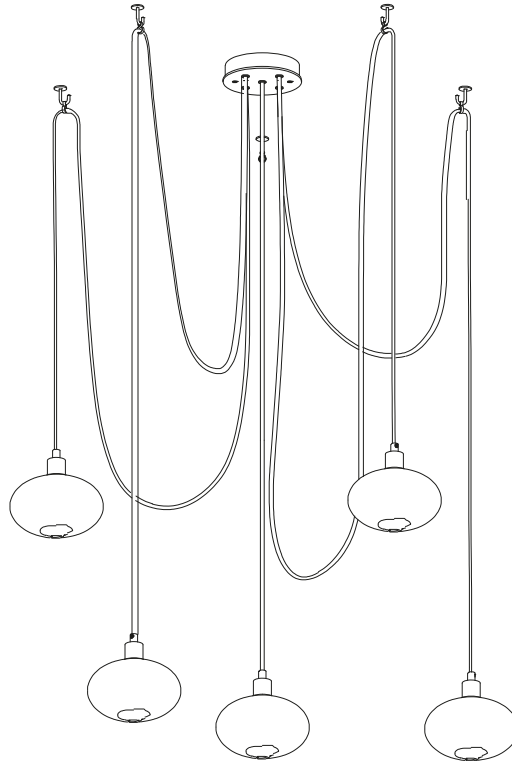

SkLO

Hook & Clasp

MULTI-PENDANT CANOPY

The Hook & Clasp Multi-Pendant Canopy system is designed to enable multiple cord-suspended SkLO pendants to be swagged from a single round canopy to locations independent of the canopy. Each individual pendant is swagged with a fabric-wrapped electrical cord from a hole in the canopy to a hook & clasp assembly, which is fastened directly to the ceiling.

Requires a single recessed electrical box for installation

See list of compatible pendant designs on the right

The number of individual hook & clasp assemblies provided corresponds to the number of holes in the canopy

MRC [-] [-]

Metal finishes

Cord colors

Compatible Products

Product Name

Drape Pendant

Hook & Clasp Multi-Pendant Canopy

- Dark Oxidized [DX]
- Brushed Brass [BB]
- Brushed Nickel [BN]
- Polished Nickel [PN]

- Black
- Blue
- Gold
- Gray

Product SKU

LT160/161/162

SkLO

Hook & Clasp

MULTI-PENDANT CANOPY

Canopy	Accommodates	Canopy Diameter	SKU	Metal Finishes Available
Hook & Clasp Canopy 2	2 pendants	5" / 127mm	MRC02 [-]	Dark Oxidized [DX] Brushed Brass [BB] Brushed Nickel [BN] Polished Nickel [PN]
Hook & Clasp Canopy 3	3 pendants		MRC03 [-]	
Hook & Clasp Canopy 4	4 pendants	6" / 150mm	MRC04 [-]	
Hook & Clasp Canopy 5	5 pendants		MRC05 [-]	
Hook & Clasp Canopy 6	6 pendants		MRC06 [-]	
Hook & Clasp Canopy 7	7 pendants	12" / 305mm	MRC07 [-]	
Hook & Clasp Canopy 8	8 pendants		MRC08 [-]	
Hook & Clasp Canopy 9	9 pendants		MRC09 [-]	
Hook & Clasp Canopy 10	10 pendants		MRC10 [-]	
Hook & Clasp Canopy 12	12 pendants		MRC12 [-]	
Hook & Clasp Canopy 14	14 pendants		MRC14 [-]	
Hook & Clasp Canopy 16	16 pendants		MRC16 [-]	
Hook & Clasp Canopy 18	18 pendants		MRC18 [-]	
Hook & Clasp Canopy 20	20 pendants		MRC20 [-]	
Hook & Clasp Canopy 24	24 pendants		MRC24 [-]	
Hook & Clasp Canopy 28	28 pendants		MRC28 [-]	