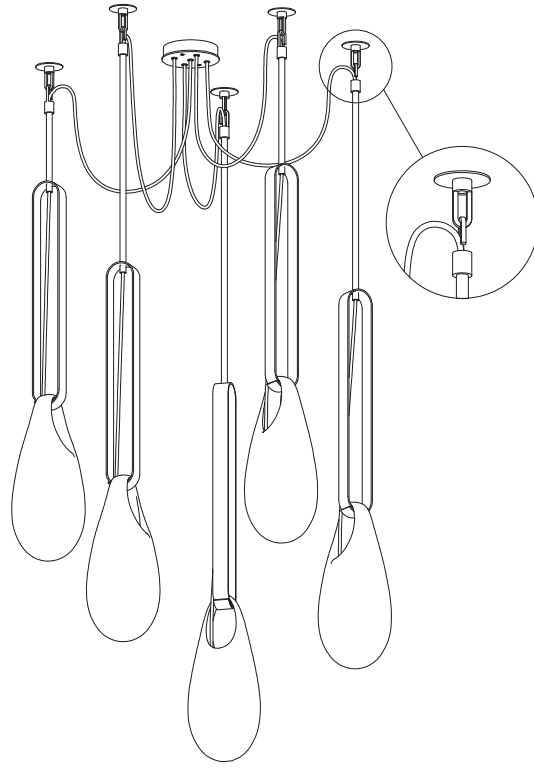

SkLO

Hook & Loop

MULTI-PENDANT CANOPY

The Hook & Loop Multi-Pendant Canopy system is designed to enable multiple stem-suspended SkLO pendants to be swagged from a single round canopy to locations independent of the canopy. Each individual pendant is swagged with a fabric-wrapped electrical cord from a hole in the canopy to a hook & loop assembly, which is fastened directly to the ceiling.

Requires a single recessed electrical box for installation

See list of compatible pendant designs on the right

The number of individual hook & loop assemblies provided corresponds to the number of holes in the canopy

Individual pendants must be ordered separately – specify the overall drop length of each individual pendant – rigid brass tube stems are not field adjustable – see individual pendant specifications for additional information

Swagged cord length of each individual pendant is field adjustable. The standard swagged cord length is 120" (3050mm) measured from the top of the stem. Longer swagged cord lengths are available at an additional cost.