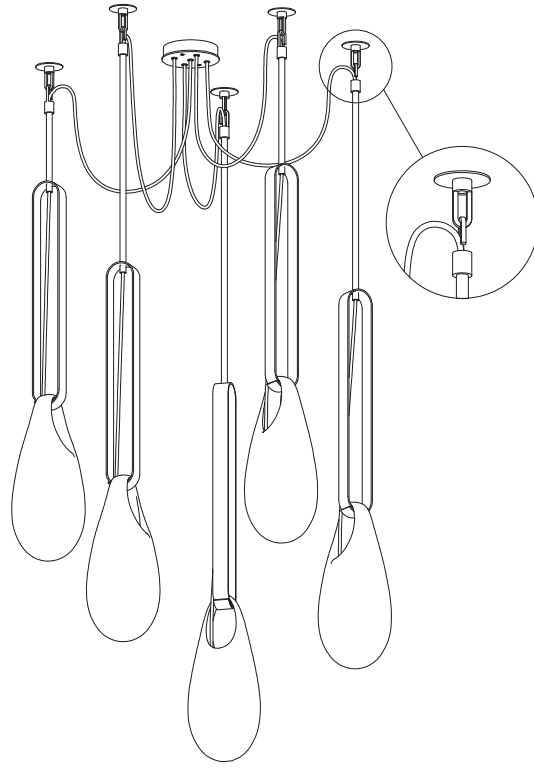

## Hook & Loop

MULTI-PENDANT CANOPY

The Hook & Loop Multi-Pendant Canopy system is designed to enable multiple stem-suspended SkLO pendants to be swagged from a single round canopy to locations independent of the canopy. Each individual pendant is swagged with a fabric-wrapped electrical cord from a hole in the canopy to a hook & loop assembly, which is fastened directly to the ceiling.

Requires a single recessed electrical box for installation

See list of compatible pendant designs on the right

The number of individual hook & loop assemblies provided corresponds to the number of holes in the canopy

Individual pendants must be ordered separately – specify the overall drop length of each individual pendant – rigid brass tube stems are not field adjustable – see individual pendant specifications for additional information

Swagged cord length of each individual pendant is field adjustable. The standard swagged cord length is 72" (1830mm) measured from the top of the stem. Longer swagged cord lengths are available at an additional cost.