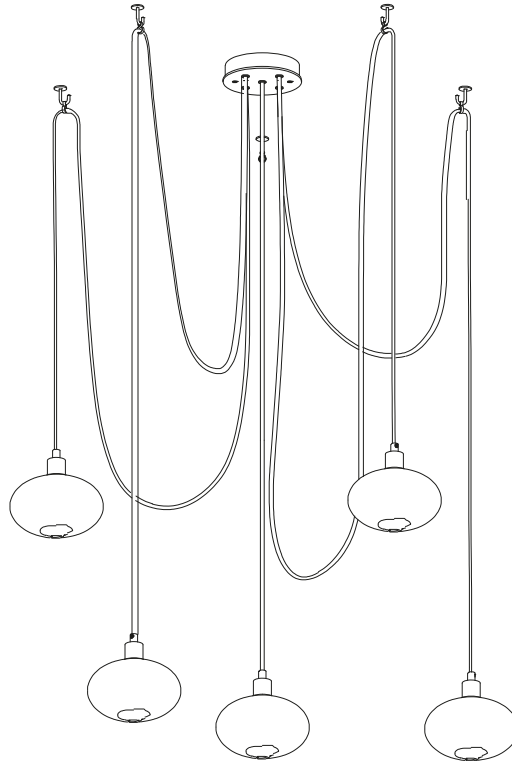

SkLO

Hook & Clasp

MULTI-PENDANT CANOPY

The Hook & Clasp Multi-Pendant Canopy system is designed to enable multiple cord-suspended SkLO pendants to be swagged from a single round canopy to locations independent of the canopy. Each individual pendant is swagged with a fabric-wrapped electrical cord from a hole in the canopy to a hook & clasp assembly, which is fastened directly to the ceiling.

Requires a single recessed electrical box for installation

See list of compatible pendant designs on the right

The number of individual hook & clasp assemblies provided corresponds to the number of holes in the canopy

Individual pendants must be ordered separately – cord lengths are field adjustable – note the standard cord lengths of individual pendants – longer cord lengths available at an additional cost

Made in the Czech Republic

- Black
- Blue
- Gold
- Gray

Product SKU

LT160/161/162
LT110/111/112

SkLO

Hook & Clasp

MULTI-PENDANT CANOPY

Canopy	Accommodates	Canopy Diameter	SKU	Metal Finishes Available
Hook & Clasp Canopy 2	2 pendants	5" / 127mm	MRC02 [-]	Dark Oxidized [DX] Brushed Brass [BB] Brushed Nickel [BN] Polished Nickel [PN]
Hook & Clasp Canopy 3	3 pendants		MRC03 [-]	
Hook & Clasp Canopy 4	4 pendants		MRC04 [-]	
Hook & Clasp Canopy 5	5 pendants	6" / 150mm	MRC05 [-]	
Hook & Clasp Canopy 6	6 pendants		MRC06 [-]	
Hook & Clasp Canopy 7	7 pendants		MRC07 [-]	
Hook & Clasp Canopy 8	8 pendants	12" / 305mm	MRC08 [-]	
Hook & Clasp Canopy 9	9 pendants		MRC09 [-]	
Hook & Clasp Canopy 10	10 pendants		MRC10 [-]	
Hook & Clasp Canopy 12	12 pendants	12" / 305mm	MRC12 [-]	
Hook & Clasp Canopy 14	14 pendants		MRC14 [-]	
Hook & Clasp Canopy 16	16 pendants		MRC16 [-]	
Hook & Clasp Canopy 18	18 pendants		MRC18 [-]	
Hook & Clasp Canopy 20	20 pendants		MRC20 [-]	
Hook & Clasp Canopy 24	24 pendants		MRC24 [-]	
Hook & Clasp Canopy 28	28 pendants		MRC28 [-]	