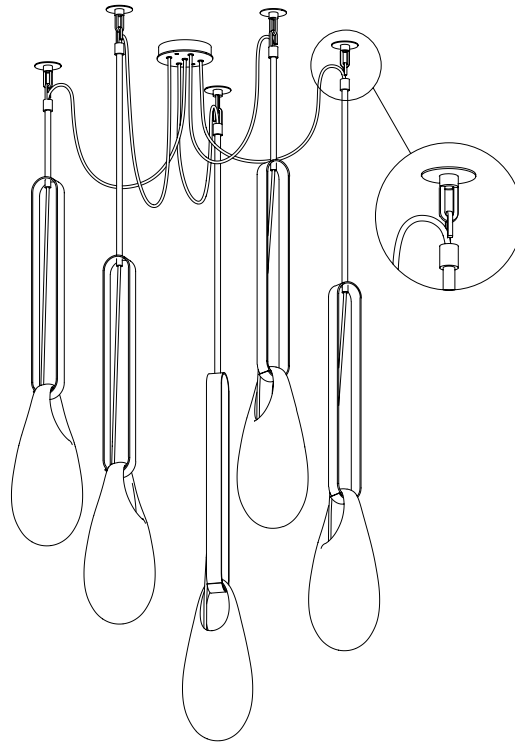

SkLO

Hook & Loop

MULTI-PENDANT CANOPY

Hook & Loop multi-pendant canopy system is designed to accommodate multiple stem-suspended pendants that are connected to one electrical box or wiring location. Each canopy comes with an equal number of holes and hook & loop assemblies.

The fixture hangs from a hook-and-loop assembly that fastens directly to the ceiling.

An exposed fabric-wrapped electrical cord swags from the canopy to the fixture. Swagged cord length is field adjustable. The standard swagged cord length is 72" (1830mm). Longer swagged cord lengths are available at an additional cost.

MRS [-] [-]

Metal finishes

Cord colors

Compatible Products:

Product Name

Balance 1.0 Pendant
 Balance 2.0 Pendants
 Dew Pendant
 Float 1.0 Pendants
 Float 2.0 Pendants
 Hold Pin Pendants¹
 Peak Pendants²
 Pillow Pendants
 Reflect Pendants
 Rest Pendants
 Stem 1X Pendants
 Stem 2X Pendant
 Stem 3X Pendant
 Veer Pendants
 Wrap Pin Pendants¹