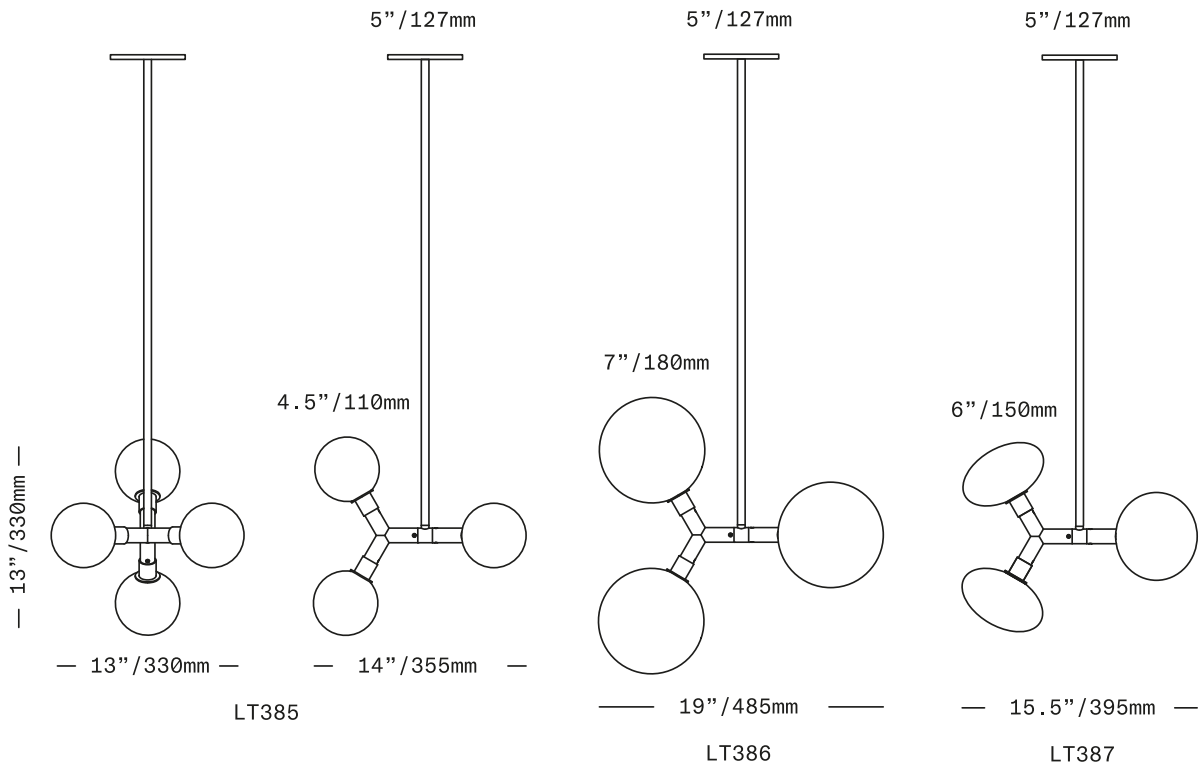

SkLO

Veer

PENDANT

The Veer Pendant consists of 4 diffusers of handblown Czech glass mounted on a 4-arm brass structure and suspended on a rigid brass stem. The glass diffusers are available in three shapes and in both "dipped" glass, featuring the SkLO double-dipped flame-polished mouth and "textured" glass, featuring a soft, frosted finish and subtle sculpted vertical ridges.

UL listed suitable for dry and damp locations (US & Canada)

Sockets 120V G9 7W Max

LED bulbs included

Requires recessed electrical box for installation

Standard canopy does NOT accommodate sloped ceilings or swagging of this light – other canopy options are available at additional cost – see Canopy Variants specification sheet

Specify overall drop length – Rigid brass tube stems are not field adjustable

Minimum overall drop lengths: 21"/530mm

Lengths over 50"/1270mm available at additional cost

Fixture weights (approximate):
 15lbs/7kg (LT385)
 20lbs/9kg (LT386)
 15lbs/7kg (LT387)

All glass dimensions are approximate – handblown glass dimensions vary by nature and intent

Made in the Czech Republic

LT385 [---][--] 4.5"/110mm sphere glass
 LT386 [---][--] 7"/180mm sphere glass
 LT387 [---][--] 6"/150mm ellipsoid glass