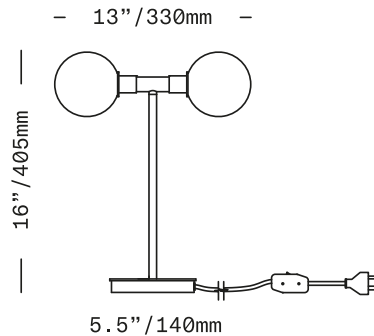

SkLO

Stem 2X

TABLE LIGHT

The Stem 2X Table Light is a minimal design consisting of a pair of 4.5"/110mm diameter diffusers of handblown Czech glass on a symmetrical armature atop a brass stem and base. The glass diffusers are available in both "dipped" glass, featuring the SkLO double-dipped flame-polished mouth and "textured" glass, featuring a soft, frosted finish and subtle sculpted vertical ridges.

UL listed suitable for dry locations only (US & Canada)

Sockets 120V G9 7W Max

LED bulbs included

72"/1830mm black fabric-wrapped cord with in-line switch

All glass dimensions are approximate – handblown glass dimensions vary by nature and intent