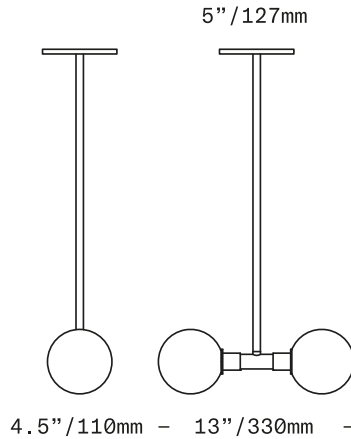

SkLO

Stem 2x

PENDANT

The Stem 2X Pendants are minimal pendants consisting of a pair of 4.5"/110mm diffusers of handblown Czech glass suspended on rigid brass stems. The glass diffusers are available in both "dipped" glass, featuring the SkLO double-dipped flame-polished mouth and "textured" glass, featuring a soft, frosted finish and subtle sculpted vertical ridges.

UL listed suitable for dry and damp locations (US & Canada)

Sockets 120V G9 7W Max

LED bulbs included

Requires recessed electrical box for installation

Standard canopy does NOT accommodate sloped ceilings or swagging of this light – other canopy options are available at additional cost – see Canopy Variants specification sheet

Specify overall drop length – Rigid brass tube stems are not field adjustable

Minimum overall drop length: 15"/380mm

Lengths over 46"/1170mm available at additional cost

Fixture weight (approximate): 6lbs/2.75kg

All glass dimensions are approximate – handblown glass dimensions vary by nature and intent

Made in the Czech Republic

LT311 [---][--] Stem 2X Pendant

Dipped Glass colors	<input type="radio"/> Clear [CLR]
	<input type="radio"/> New Blue [NBL]
	<input type="radio"/> Olivin [OLV]
	<input type="radio"/> Smoke [SMK]
	<input type="radio"/> White [WHT]
Textured Glass colors	<input type="radio"/> Clear [TCL]
	<input type="radio"/> Neutral Gray [NGT]
	<input type="radio"/> Steel Blue [TSB]
	<input type="radio"/> Whiskey [TWS]
Metal finishes	<input type="radio"/> Dark Oxidized [DX]
	<input type="radio"/> Brushed Brass [BB]
	<input type="radio"/> Brushed Nickel [BN]
	<input type="radio"/> Polished Nickel [PN]