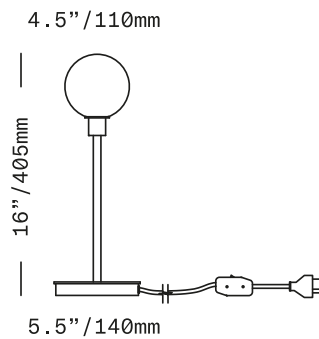

## Stem 1X

TABLE LIGHT

The Stem 1X Table Light is a minimal design featuring a single, 4.5"/110mm diameter diffuser of handblown Czech glass on a brass stem and base. The glass diffusers are available in both "dipped" glass, featuring the SkLO double-dipped flame-polished mouth and "textured" glass, featuring a soft, frosted finish and subtle sculpted vertical ridges.

UL listed suitable for dry locations only (US & Canada)

Socket 120V G9 7W Max

LED bulb included

72"/1830mm black fabric-wrapped cord with in-line switch

All glass dimensions are approximate – handblown glass dimensions vary by nature and intent