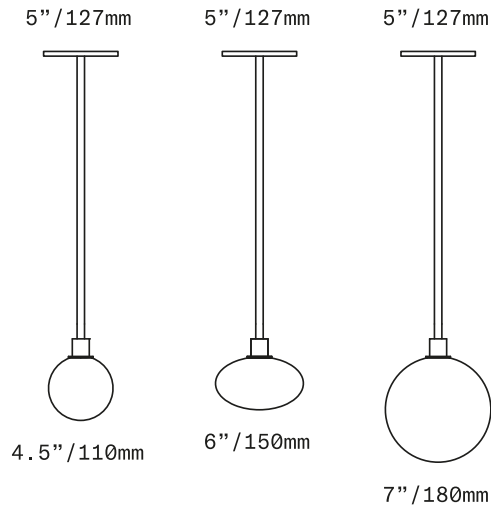

SkLO

Stem 1X

PENDANT

The Stem 1X Pendants are minimal pendants of diffusers of handblown Czech glass suspended on rigid brass stems. The glass diffusers are available in three shapes and in both "dipped" glass, featuring the SkLO double-dipped flame-polished mouth and "textured" glass, featuring a soft, frosted finish and subtle sculpted vertical ridges.

UL listed suitable for dry and damp locations (US & Canada)

Socket 120V G9 7W Max

LED bulb included

Requires recessed electrical box for installation

Standard canopy does NOT accommodate sloped ceilings or swagging of this light – other canopy options are available at additional cost – see Canopy Variants specification sheet

Specify overall drop length – Rigid brass tube stems are not field adjustable

Minimum overall drop lengths: 18"/460mm

Lengths over the below available at additional cost:
49"/1240mm

Fixture weights (approximate): 3.5lbs/1.5kg (LT310)
5lbs/2.25kg (LT312)
3.5lbs/1.5kg (LT313)

All glass dimensions are approximate – handblown glass dimensions vary by nature and intent

Made in the Czech Republic

LT310 [---][--] 4.5"/110mm sphere glass
LT312 [---][--] 7"/180mm sphere glass
LT313 [---][--] 6"/150mm ellipsoid glass

Dipped Glass colors

- Clear [CLR]
- New Blue [NBL]
- Olivin [OLV]
- Smoke [SMK]
- White [WHT]

Textured Glass colors

- Clear [TCL]
- Neutral Gray [NGT]
- Steel Blue [TSB]
- Whiskey [TWS]

Metal finishes

- Dark Oxidized [DX]
- Brushed Brass [BB]
- Brushed Nickel [BN]
- Polished Nickel [PN]