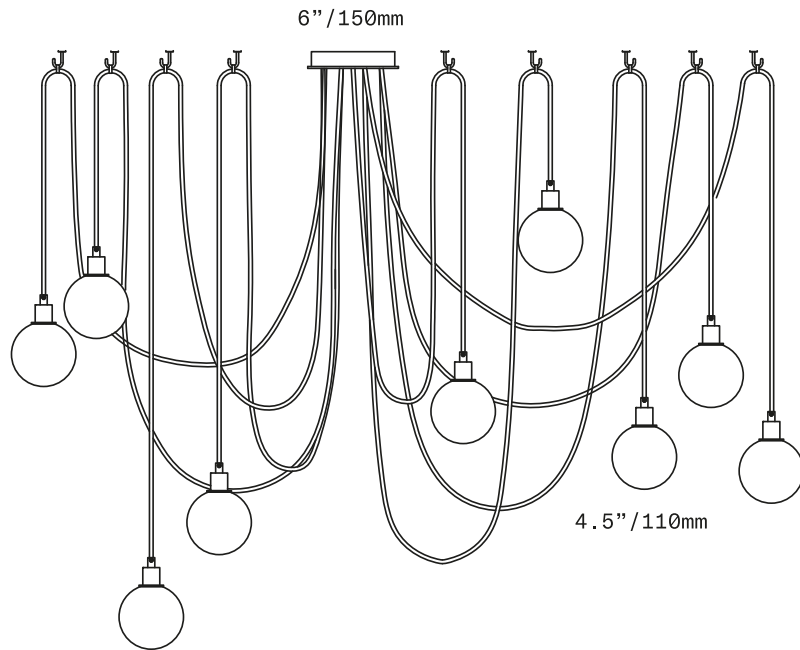

SkLO

Drape Hook 9

PENDANT

The Drape Hook 9 Pendant is a multi-pendant fixture featuring diffusers of handblown Czech glass suspended from a single canopy and swagged to ceiling hooks (included). Each pendant is suspended on a fabric-wrapped electrical cord and features a 4.5"/110mm diameter spherical glass diffuser. The glass diffusers are available in both "dipped" glass, featuring the SkLO double-dipped flame-polished mouth and "textured" glass, featuring a soft, frosted finish and subtle sculpted vertical ridges. Cord lengths are field adjustable. Infinite compositions are possible.

UL listed suitable for dry and damp locations (US & Canada)

Sockets 120V G9 7W Max

LED bulbs included

Requires recessed electrical box for installation

Accommodates sloped ceilings

Standard cord length 72"/1830mm – field adjustable – longer lengths available at additional cost

All glass dimensions are approximate – handblown glass dimensions vary by nature and intent

Made in the Czech Republic

LT177 [---][---] Drape Hook 9 Pendant

Dipped Glass colors

- Clear [CLR]
- New Blue [NBL]
- Olivin [OLV]
- Smoke [SMK]
- White [WHT]