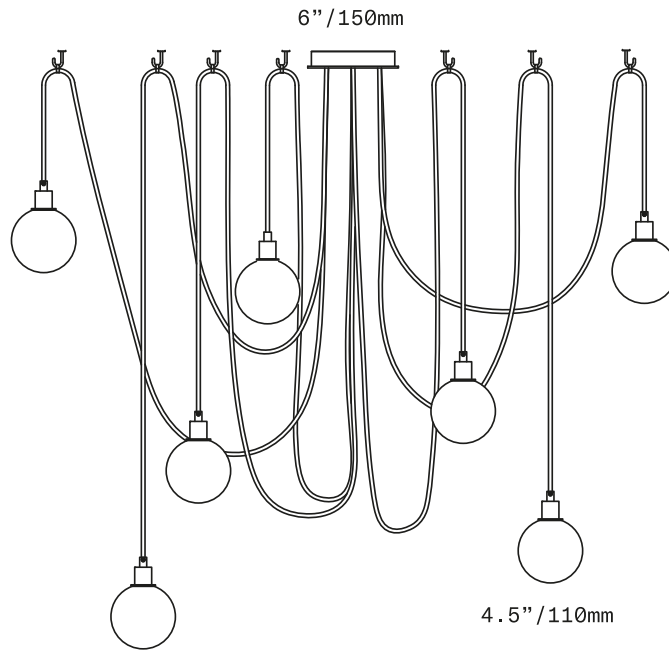

SkLO

Drape Hook 7

PENDANT

The Drape Hook 7 Pendant is a multi-pendant fixture featuring diffusers of handblown Czech glass suspended from a single canopy and swagged to ceiling hooks (included). Each pendant is suspended on a fabric-wrapped electrical cord and features a 4.5"/110mm diameter spherical glass diffuser. The glass diffusers are available in both "dipped" glass, featuring the SkLO double-dipped flame-polished mouth and "textured" glass, featuring a soft, frosted finish and subtle sculpted vertical ridges. Cord lengths are field adjustable. Infinite compositions are possible.

UL listed suitable for dry and damp locations (US & Canada)

Sockets 120V G9 7W Max

LED bulbs included

Requires recessed electrical box for installation

Accommodates sloped ceilings

Standard cord length 72"/1830mm – field adjustable – longer lengths available at additional cost

All glass dimensions are approximate – handblown glass dimensions vary by nature and intent

Made in the Czech Republic

LT176 [---][--] Drape Hook 7 Pendant

Dipped Glass colors

- Clear [CLR]
- New Blue [NBL]
- Olivin [OLV]
- Smoke [SMK]
- White [WHT]