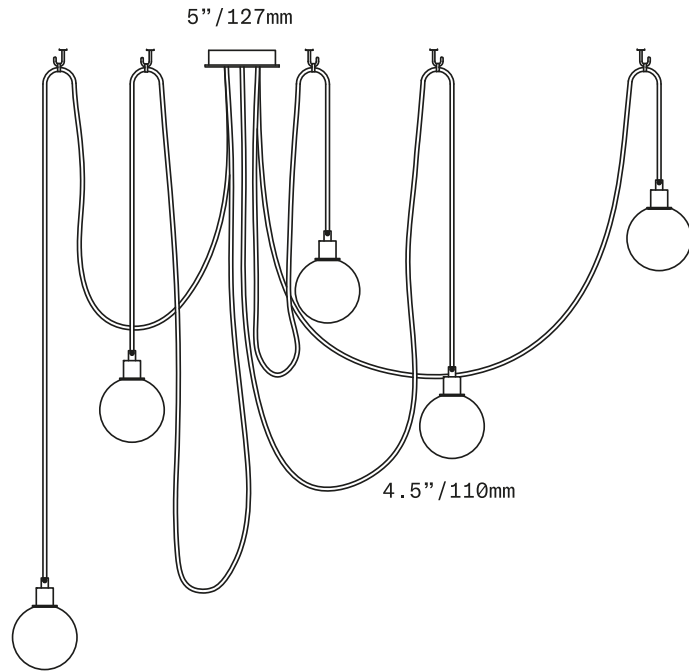

SkLO

Drape Hook 5

PENDANT

The Drape Hook 5 Pendant is a multi-pendant fixture featuring diffusers of handblown Czech glass suspended from a single canopy and swagged to ceiling hooks (included). Each pendant is suspended on a fabric-wrapped electrical cord and features a 4.5"/110mm diameter spherical glass diffuser. The glass diffusers are available in both "dipped" glass, featuring the SkLO double-dipped flame-polished mouth and "textured" glass, featuring a soft, frosted finish and subtle sculpted vertical ridges. Cord lengths are field adjustable. Infinite compositions are possible.

UL listed suitable for dry and damp locations (US & Canada)

Sockets 120V G9 7W Max

LED bulbs included

Requires recessed electrical box for installation

Accommodates sloped ceilings

Standard cord length 72"/1830mm – field adjustable – longer lengths available at additional cost

All glass dimensions are approximate – handblown glass dimensions vary by nature and intent

Made in the Czech Republic

LT174 [---][--] Drape Hook 5 Pendant

- | | |
|-----------------------|---|
| Dipped Glass colors | <ul style="list-style-type: none"> ○ Clear [CLR] ● New Blue [NBL] ● Olivin [OLV] ● Smoke [SMK] ○ White [WHT] |
| Textured Glass colors | <ul style="list-style-type: none"> ○ Clear [TCL] ● Neutral Gray [NGT] ● Steel Blue [TSB] ● Whiskey [TWS] |
| Metal finishes | <ul style="list-style-type: none"> ● Dark Oxidized [DX] ● Brushed Brass [BB] ● Brushed Nickel [BN] ○ Polished Nickel [PN] |
| Cord Colors | <ul style="list-style-type: none"> ● Black ● Blue ● Gold ● Gray |