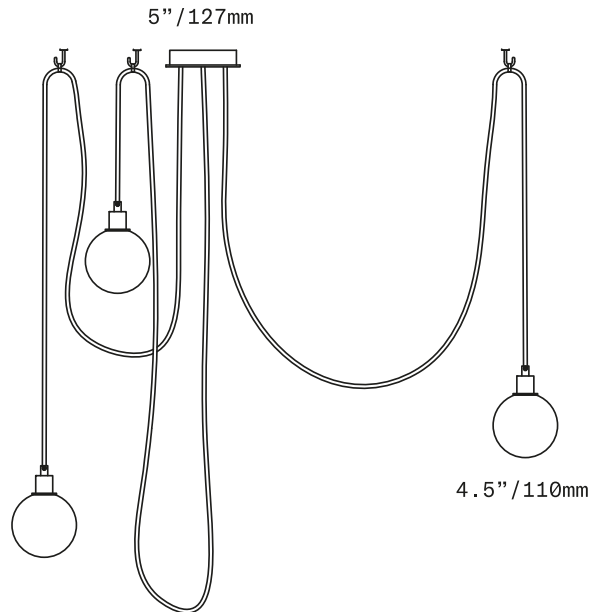

SkLO

Drape Hook 3

PENDANT

The Drape Hook 3 Pendant is a multi-pendant fixture featuring diffusers of handblown Czech glass suspended from a single canopy and swagged to ceiling hooks (included). Each pendant is suspended on a fabric-wrapped electrical cord and features a 4.5"/110mm diameter spherical glass diffuser. The glass diffusers are available in both "dipped" glass, featuring the SkLO double-dipped flame-polished mouth and "textured" glass, featuring a soft, frosted finish and subtle sculpted vertical ridges. Cord lengths are field adjustable. Infinite compositions are possible.

UL listed suitable for dry and damp locations (US & Canada)

Sockets 120V G9 7W Max

LED bulbs included

Requires recessed electrical box for installation

Accommodates sloped ceilings

Standard cord length 72"/1830mm – field adjustable – longer lengths available at additional cost

All glass dimensions are approximate – handblown glass dimensions vary by nature and intent

Made in the Czech Republic

LT172 [---][--] Drape Hook 3 Pendant

Dipped Glass colors

- Clear [CLR]
- New Blue [NBL]
- Olivin [OLV]
- Smoke [SMK]
- White [WHT]