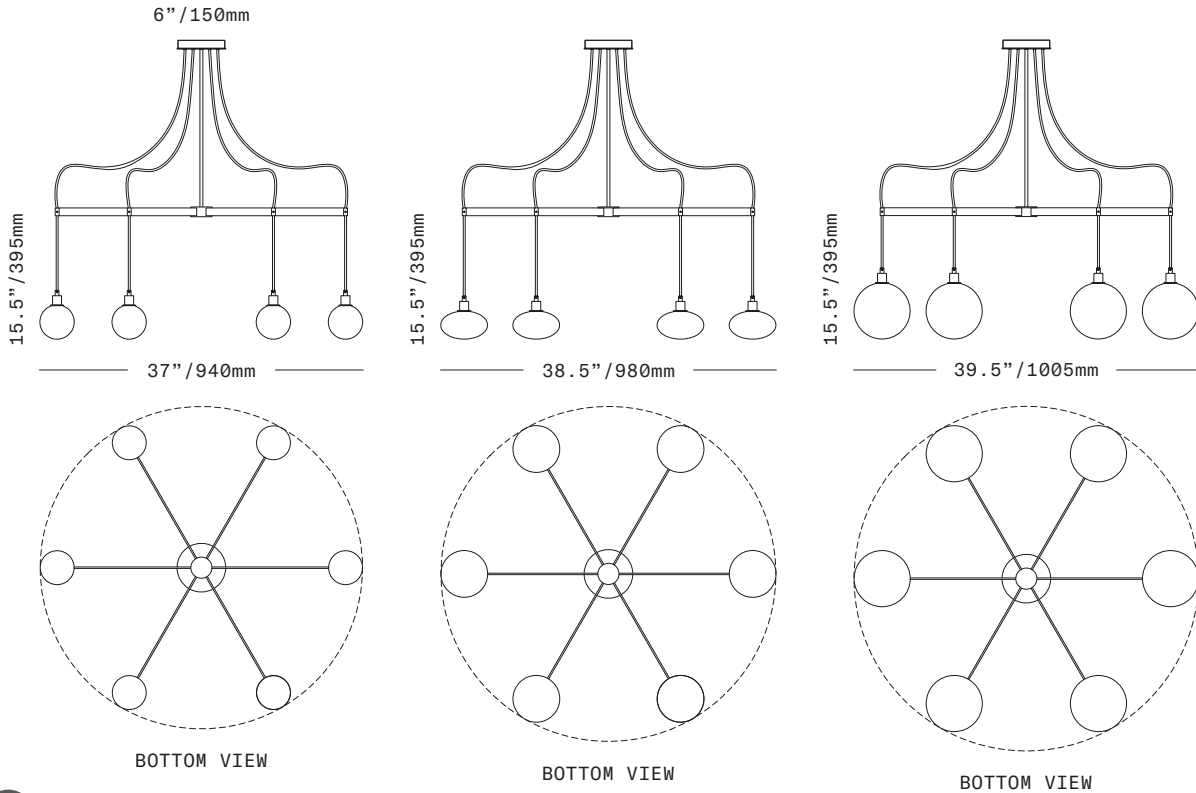

## Drape Arm 6

CHANDELIER

The Drape Arm 6 Chandelier consists of 6 individual pendants suspended in a circle from a 6-spoke brass armature suspended in turn by a rigid brass stem. The glass diffusers are available in three shapes and in both "dipped" glass, featuring the SkLO double-dipped flame-polished mouth and "textured" glass, featuring a soft, frosted finish and subtle sculpted vertical ridges. Each pendant is suspended on a fabric-wrapped electrical cord. The exposed cords leave the canopy and pass through the ends of the individual arms.

UL listed suitable for dry and damp locations (US & Canada)

Sockets 120V G9 7W Max

LED bulbs included

Requires recessed electrical box for installation

Standard canopy does NOT accommodate sloped ceilings or swagging of this light – other canopy options are available at additional cost – see Canopy Variants specification sheet

Specify overall drop length

Minimum overall drop length: 26"/660mm

Lengths over 53"/1350mm available at additional cost

Fixture weights (approximate):  
 20lbs/9kg (LT369)  
 25lbs/11kg (LT374)  
 20lbs/9kg (LT393)

All glass dimensions are approximate – handblown glass dimensions vary by nature and intent

Made in the Czech Republic

LT369 [---][--] 4.5"/110mm sphere glass  
 LT374 [---][--] 7"/180mm sphere glass  
 LT393 [---][--] 6"/150mm ellipsoid glass