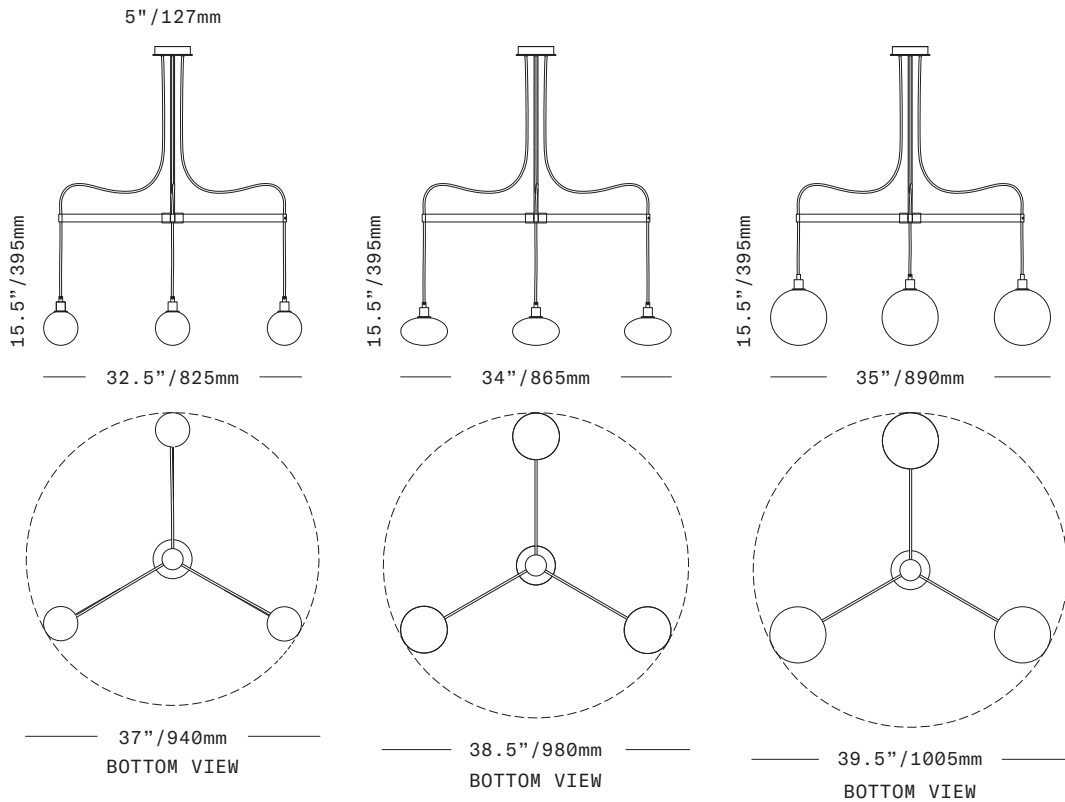

## Drape Arm 3

CHANDELIER

The Drape Arm 3 Chandelier consists of 3 individual pendants suspended from a 3-spoke brass armature suspended from a single canopy. The glass diffusers are available in three shapes and in both "dipped" glass, featuring the SkLO double-dipped flame-polished mouth and "textured" glass, featuring a soft, frosted finish and subtle sculpted vertical ridges. The exposed cords leave the canopy and pass through the individual arms.

UL listed suitable for dry and damp locations (US & Canada)

Sockets 120V G9 7W Max

LED bulbs included

Requires recessed electrical box for installation

Standard canopy does NOT accommodate sloped ceilings or swagging of this light – other canopy options are available at additional cost – see Canopy Variants specification sheet

Specify overall drop length

Minimum overall drop length: 26"/660mm

Lengths over 53"/1350mm available at additional cost

Fixture weights (approximate):  
 15lbs/7kg (LT360)  
 20lbs/9kg (LT359)  
 15lbs/7kg (LT392)

All glass dimensions are approximate – handblown glass dimensions vary by nature and intent

Made in the Czech Republic

LT360 [---][--] 4.5"/110mm sphere glass  
 LT359 [---][--] 7"/180mm sphere glass  
 LT392 [---][--] 6"/150mm ellipsoid glass