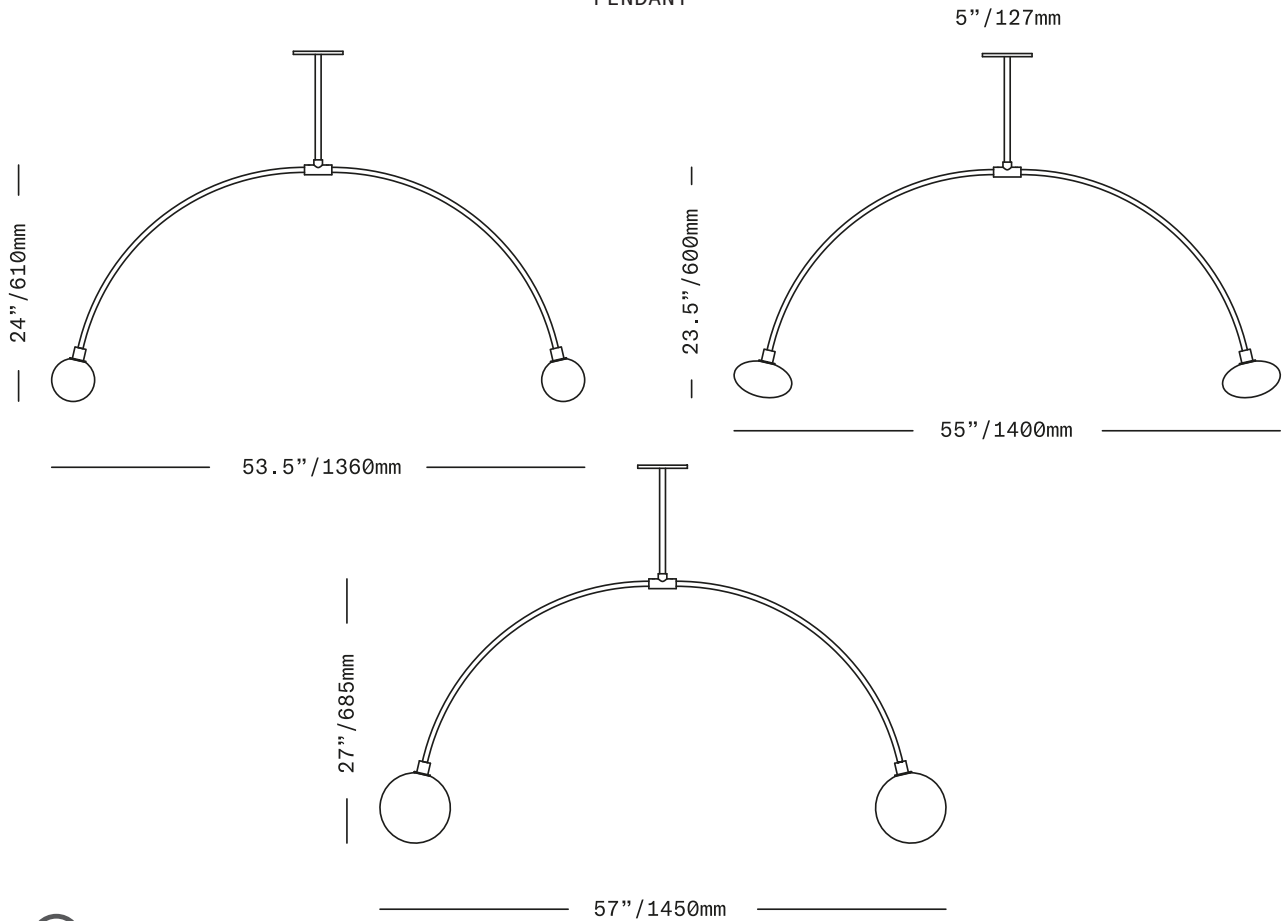

SkLO

Balance 2.0

PENDANT

Symmetrical downward curving arms hold glass diffusers of handblown Czech glass. Suspended on a rigid brass tube stem. The glass diffusers are available in three shapes and in both "dipped" glass, featuring the SkLO double-dipped flame-polished mouth and "textured" glass, featuring a soft, frosted finish and subtle sculpted vertical ridges.

UL listed suitable for dry and damp locations (US & Canada)

Sockets 120V G9 7W Max

LED bulbs included

Requires recessed electrical box for installation

Standard canopy does NOT accommodate sloped ceilings or swagging of this light – other canopy options are available at additional cost – see Canopy Variants specification sheet

Specify overall drop length – Rigid brass tube stems are not field adjustable

Minimum overall drop length: 36"/910mm

Lengths over 60"/1520mm available at additional cost

Fixture weights (approximate):
 15lbs/7kg (LT502)
 18lbs/8kg (LT503)
 15lbs/7kg (LT504)

All glass dimensions are approximate – handblown glass dimensions vary by nature and intent

Made in the Czech Republic

LT502 [---][--] 4.5"/110mm sphere glass
 LT503 [---][--] 7"/180mm sphere glass
 LT504 [---][--] 6"/150mm ellipsoid glass