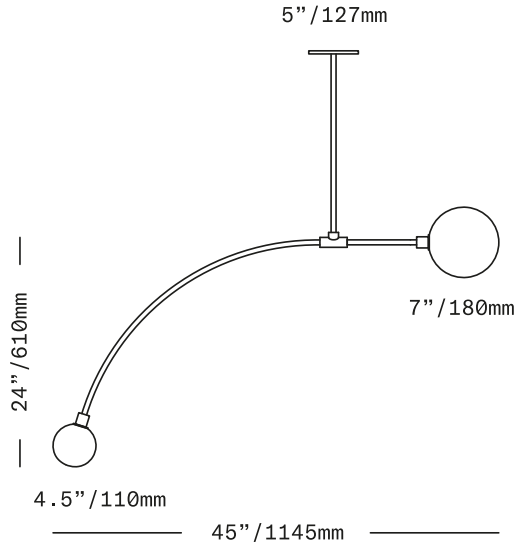

## Balance 1.0

PENDANT

A minimal, sculptural suspended light composed of a larger, 7"/180mm diffuser of handblown Czech glass on a short horizontal stem opposite a smaller, 4.5"/110mm diffuser on a longer, downward arching stem. The glass diffusers are available in both "dipped" glass, featuring the SkLO double-dipped flame-polished mouth and "textured" glass, featuring a soft, frosted finish and subtle sculpted vertical ridges.

UL listed suitable for dry and damp locations (US & Canada)

Sockets 120V G9 7W Max

LED bulbs included

Requires recessed electrical box for installation

Standard canopy does NOT accommodate sloped ceilings or swagging of this light – other canopy options are available at additional cost – see Canopy Variants specification sheet

Specify overall drop length – Rigid brass tube stems are not field adjustable

Minimum overall drop length: 36"/910mm

Lengths over 60"/1520mm available at additional cost

Fixture weight (approximate): 10lbs/5kg

All glass dimensions are approximate – handblown glass dimensions vary by nature and intent

Made in the Czech Republic

LT500 [---][--] Balance 1.0 Pendant

Dipped Glass colors	<ul style="list-style-type: none"> <li>○ Clear [CLR]</li> <li>● New Blue [NBL]</li> <li>● Olivin [OLV]</li> <li>● Smoke [SMK]</li> <li>○ White [WHT]</li> </ul>
Textured Glass colors	<ul style="list-style-type: none"> <li>○ Clear [TCL]</li> <li>● Neutral Gray [NGT]</li> <li>● Steel Blue [TSB]</li> <li>● Whiskey [TWS]</li> </ul>
Metal finishes	<ul style="list-style-type: none"> <li>● Dark Oxidized [DX]</li> <li>● Brushed Brass [BB]</li> <li>● Brushed Nickel [BN]</li> <li>○ Polished Nickel [PN]</li> </ul>