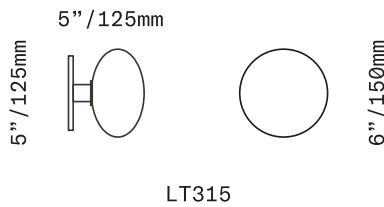

SkLO

Stem 1X

SCONCE/CEILING

The Stem 1X Sconce/Ceiling is a minimal light suitable for use as a ceiling light or wall light. It consists of a single diffuser of handblown Czech glass on a simple brass socket and canopy. The glass diffusers are available in three shapes and in both "dipped" glass, featuring the SkLO double-dipped flame-polished mouth and "textured" glass, featuring a soft, frosted finish and subtle sculpted vertical ridges.

UL listed suitable for dry and damp locations (US & Canada)

Socket 120V G9 7W Max

LED bulb included

Requires recessed electrical box for installation

Fixture weight (approximate): 3lbs/1.5kg

All glass dimensions are approximate – handblown glass dimensions vary by nature and intent

Made in the Czech Republic

LT271 [---][--]

LT241 [---][--]

LT315 [---][--]

4.5"/110mm sphere glass

7"/180mm sphere glass

6"/150mm ellipsoid glass

Dipped Glass colors