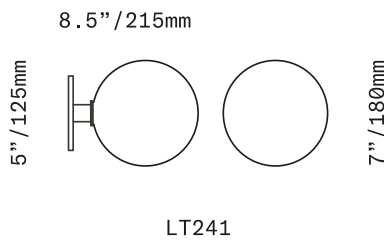

SkLO

Stem 1X

SCONCE/CEILING

The Stem 1X Sconce/Ceiling is a minimal light suitable for use as a ceiling light or wall light. It consists of a single diffuser of handblown Czech glass on a simple brass socket and canopy. The glass diffusers are available in three shapes and in both "dipped" glass, featuring the SkLO double-dipped flame-polished mouth and "textured" glass, featuring a soft, frosted finish and subtle sculpted vertical ridges.

UL listed suitable for dry and damp locations (US & Canada)

Socket 120V G9 7W Max

LED bulb included

Requires recessed electrical box for installation

Fixture weight (approximate): 3lbs/1.5kg

All glass dimensions are approximate – handblown glass dimensions vary by nature and intent

Made in the Czech Republic

LT271 [---][--]

LT241 [---][--]

LT315 [---][--]

4.5"/110mm sphere glass

7"/180mm sphere glass

6"/150mm ellipsoid glass

Dipped Glass colors