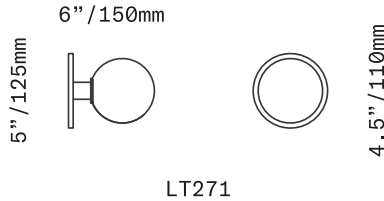

SkLO

Stem 1X

SCONCE/CEILING

The Stem 1X Sconce/Ceiling is a minimal light suitable for use as a ceiling light or wall light. It consists of a single diffuser of handblown Czech glass on a simple brass socket and canopy. The glass diffusers are available in three shapes and in both "dipped" glass, featuring the SkLO double-dipped flame-polished mouth and "textured" glass, featuring a soft, frosted finish and subtle sculpted vertical ridges.

UL listed suitable for dry and damp locations (US & Canada)

Socket 120V G9 7W Max

LED bulb included

Requires recessed electrical box for installation

Fixture weight (approximate): 3lbs/1.5kg

All glass dimensions are approximate – handblown glass dimensions vary by nature and intent

Made in the Czech Republic

LT271 [---][--]

LT241 [---][--]

LT315 [---][--]

4.5"/110mm sphere glass

7"/180mm sphere glass

6"/150mm ellipsoid glass

Dipped Glass colors