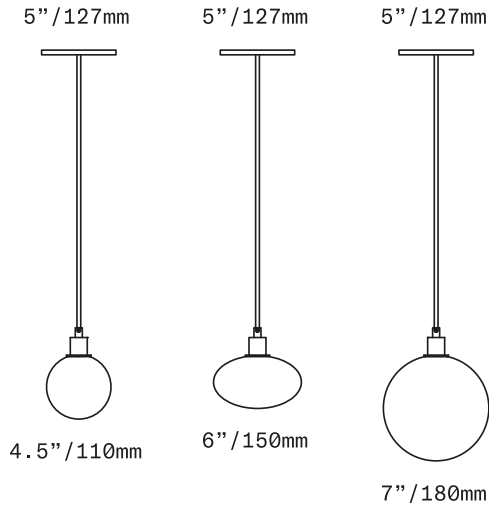

SkLO

Drape

PENDANT

This minimalist pendant features a single diffuser of handblown Czech glass suspended on a fabric-wrapped electrical cord. The glass diffusers are available in three shapes and in both "dipped" glass, featuring the SkLO double-dipped flame-polished mouth and "textured" glass, featuring a soft, frosted finish and subtle sculpted vertical ridges. Cord length is field adjustable.

UL listed suitable for dry and damp locations (US & Canada)

Socket 120V G9 7W Max

LED bulb included

Requires recessed electrical box for installation

Accommodates sloped ceilings

This fixture is compatible with one or more of SkLO customizable multi-pendant canopy systems. Visit the Accessories page on our website to see available systems and review compatibility

Field adjustable – Standard cord length 120" (3050mm) – longer lengths available at additional cost

Fixture weights (approximate):
3lbs/1.4kg (LT160)
4.5lbs/2kg (LT161)
3lbs/1.4kg (LT162)

All glass dimensions are approximate – handblown glass dimensions vary by nature and intent

Made in the Czech Republic

LT160 [---][--] 4.5"/110mm sphere glass
LT161 [---][--] 7"/180mm sphere glass
LT162 [---][--] 6"/150mm ellipsoid glass

Dipped Glass colors

- Clear [CLR]
- New Blue [NBL]
- Olivin [OLV]
- Smoke [SMK]
- White [WHT]