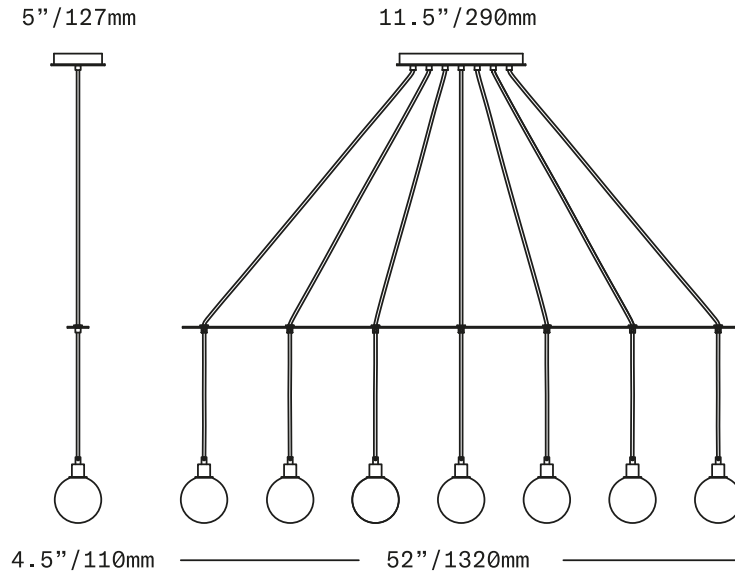

SkLO

Drape Linear 7

CHANDELIER

The Drape Linear 7 Chandelier consists of 7 individual pendants gathered into a straight line and supported by a flat brass bar. Each pendant features a 4.5"/110mm diameter diffuser of handblown Czech glass suspended on a fabric-wrapped electrical cord. The cords pass through and are affixed to the bar and are evenly spaced around its length. The glass diffusers are available in both "dipped" glass, featuring the SkLO double-dipped flame-polished mouth and "textured" glass, featuring a soft, frosted finish and subtle sculpted vertical ridges. Cord lengths are field adjustable.

UL listed suitable for dry and damp locations (US & Canada)

Sockets 120V G9 7W Max

LED bulbs included

Requires recessed electrical box for installation

Accommodates sloped ceilings

Standard cord length 120" (3050mm) – field adjustable – longer lengths available at additional cost

Fixture weight (approximate): 22lbs/10kg

All glass dimensions are approximate – handblown glass dimensions vary by nature and intent

Made in the Czech Republic

LT400 [---][--]

Drape Linear 7 Chandelier

Dipped Glass colors